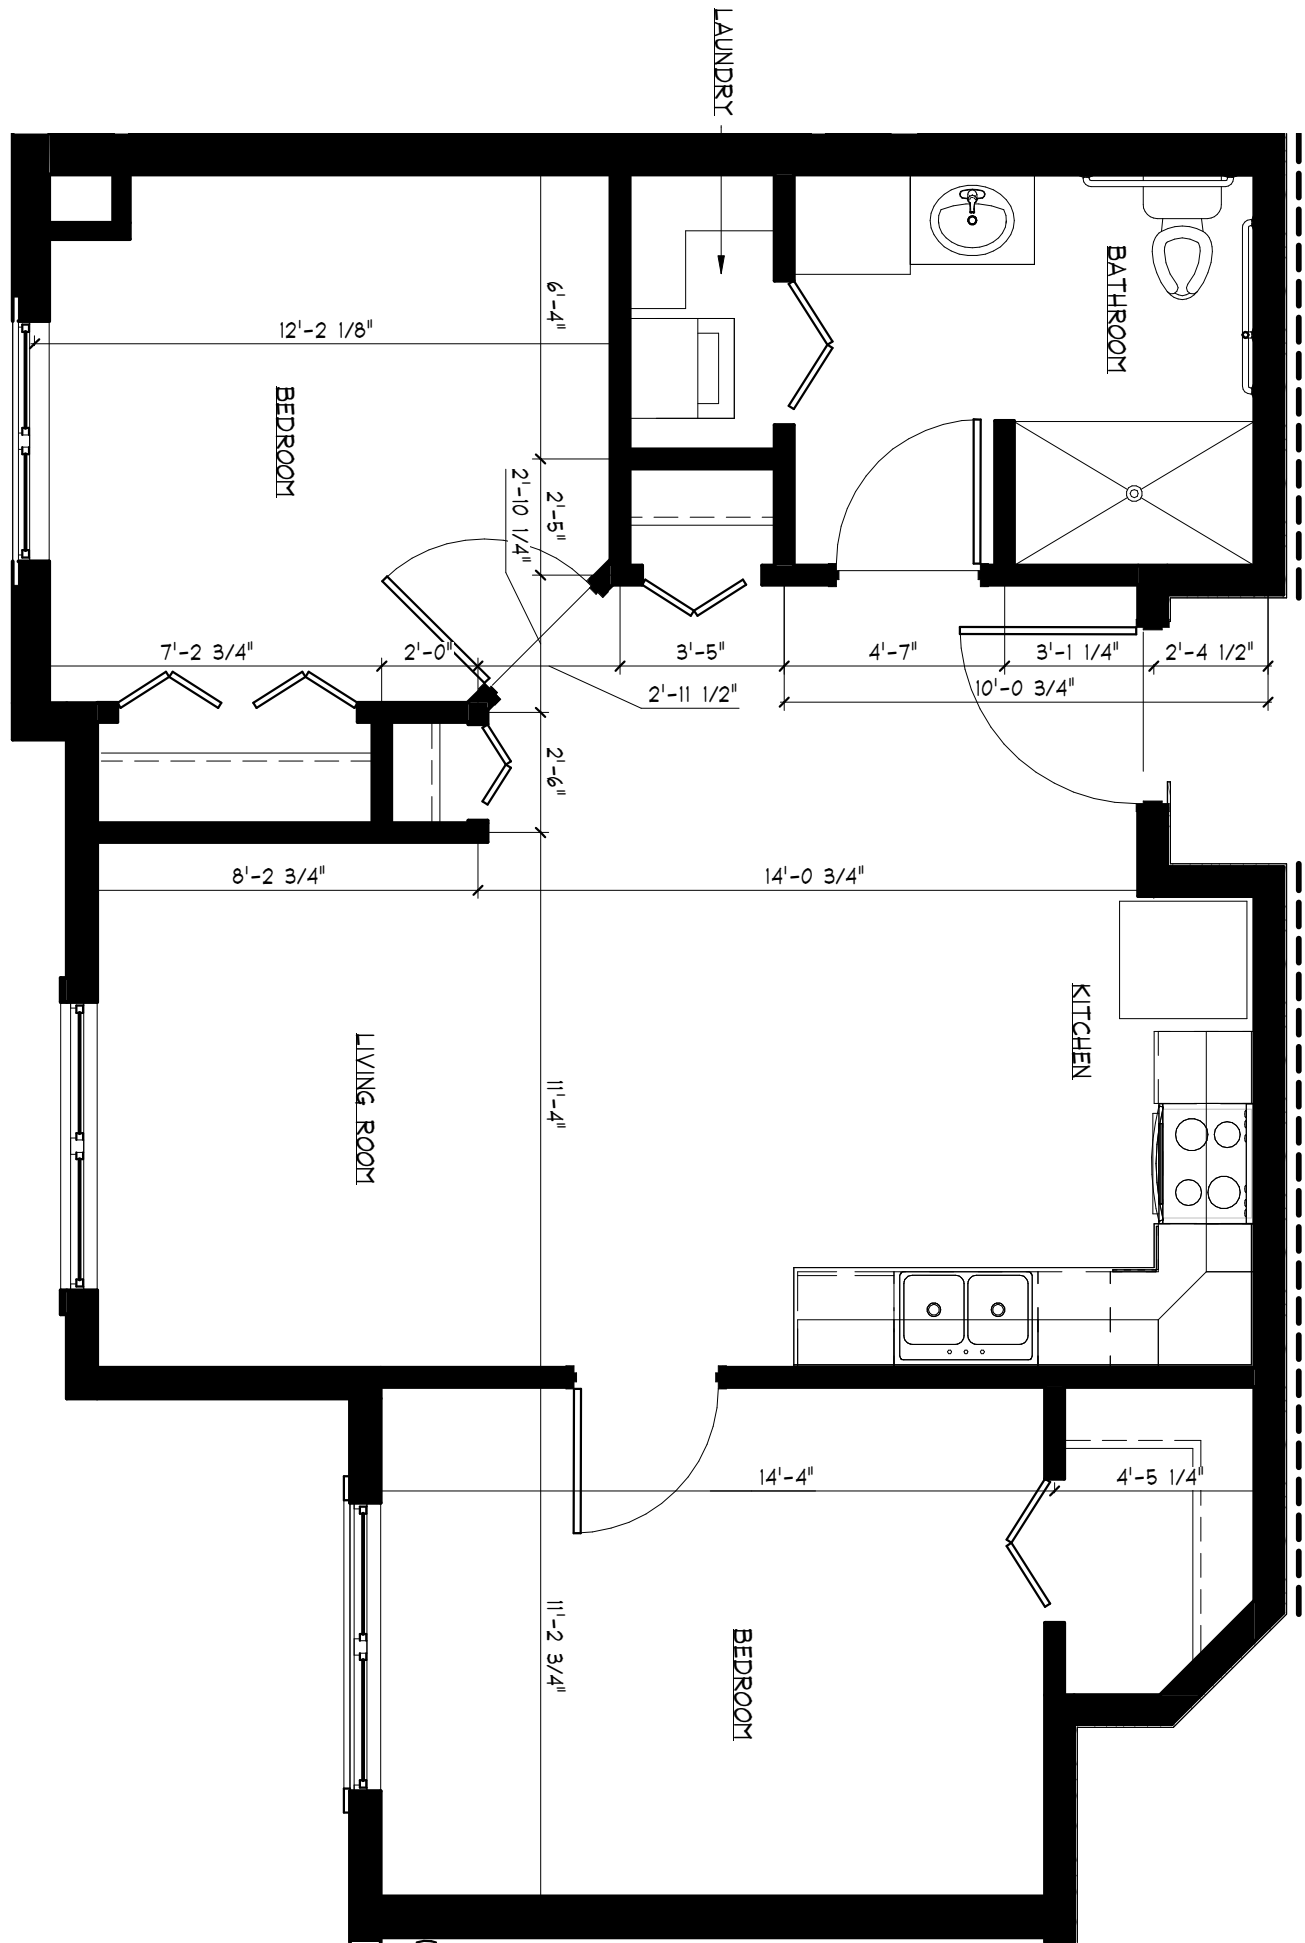

1 UNIT A2 PLAN - 686 SF
 SCALE: 1/4" = 1'-0"
 \$3,040.00

1 UNIT B1 PLAN - 583 SF
 SCALE: 1/4" = 1'-0"
 \$2,585.00

1 UNIT C1 PLAN - 765 SF
 SCALE: 1/4" = 1'-0"
 \$3,107.00

1

UNIT C2 PLAN - 582 SF

SCALE: 1/4" = 1'-0"

\$2,580.00

EVENTIDE JAMESTOWN
SENIOR LIVING APARTMENTS

JAMESTOWN, NORTH DAKOTA

1 UNIT C3 PLAN (TYPE A ACCESSIBLE) - 590 SF
 SCALE: 1/4" = 1'-0"
 \$2,615.00

① UNIT E1 PLAN - 358 SF
 SCALE: 1/4" = 1'-0"

Guest Suite, \$75/ night