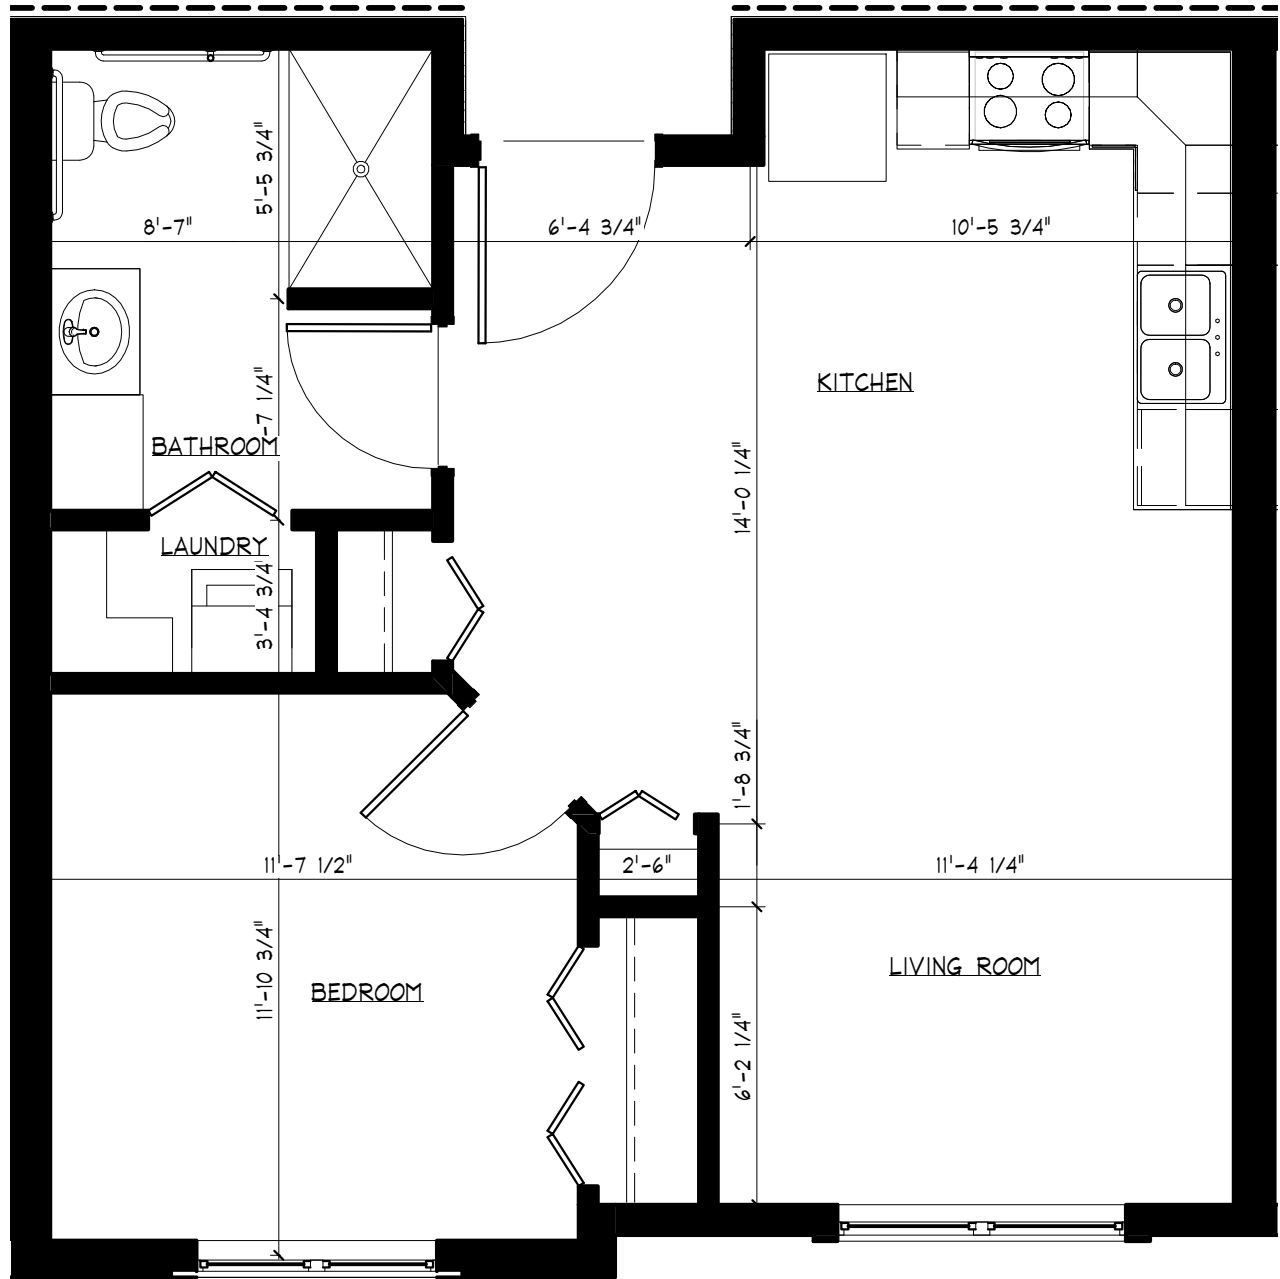

1 UNIT A2 PLAN - 686 SF
 SCALE: 1/4" = 1'-0"
 \$3,040.00

1 UNIT B1 PLAN - 583 SF
 SCALE: 1/4" = 1'-0"
 \$2,585.00

1 UNIT C1 PLAN - 765 SF
 SCALE: 1/4" = 1'-0"
 \$3,107.00

1

UNIT C2 PLAN - 582 SF

SCALE: 1/4" = 1'-0"

\$2,580.00

EVENTIDE JAMESTOWN
SENIOR LIVING APARTMENTS

JAMESTOWN, NORTH DAKOTA

1 UNIT C3 PLAN (TYPE A ACCESSIBLE) - 590 SF
 SCALE: 1/4" = 1'-0"
 \$2,615.00

① UNIT E1 PLAN - 358 SF
 SCALE: 1/4" = 1'-0"

Guest Suite, \$75/ night