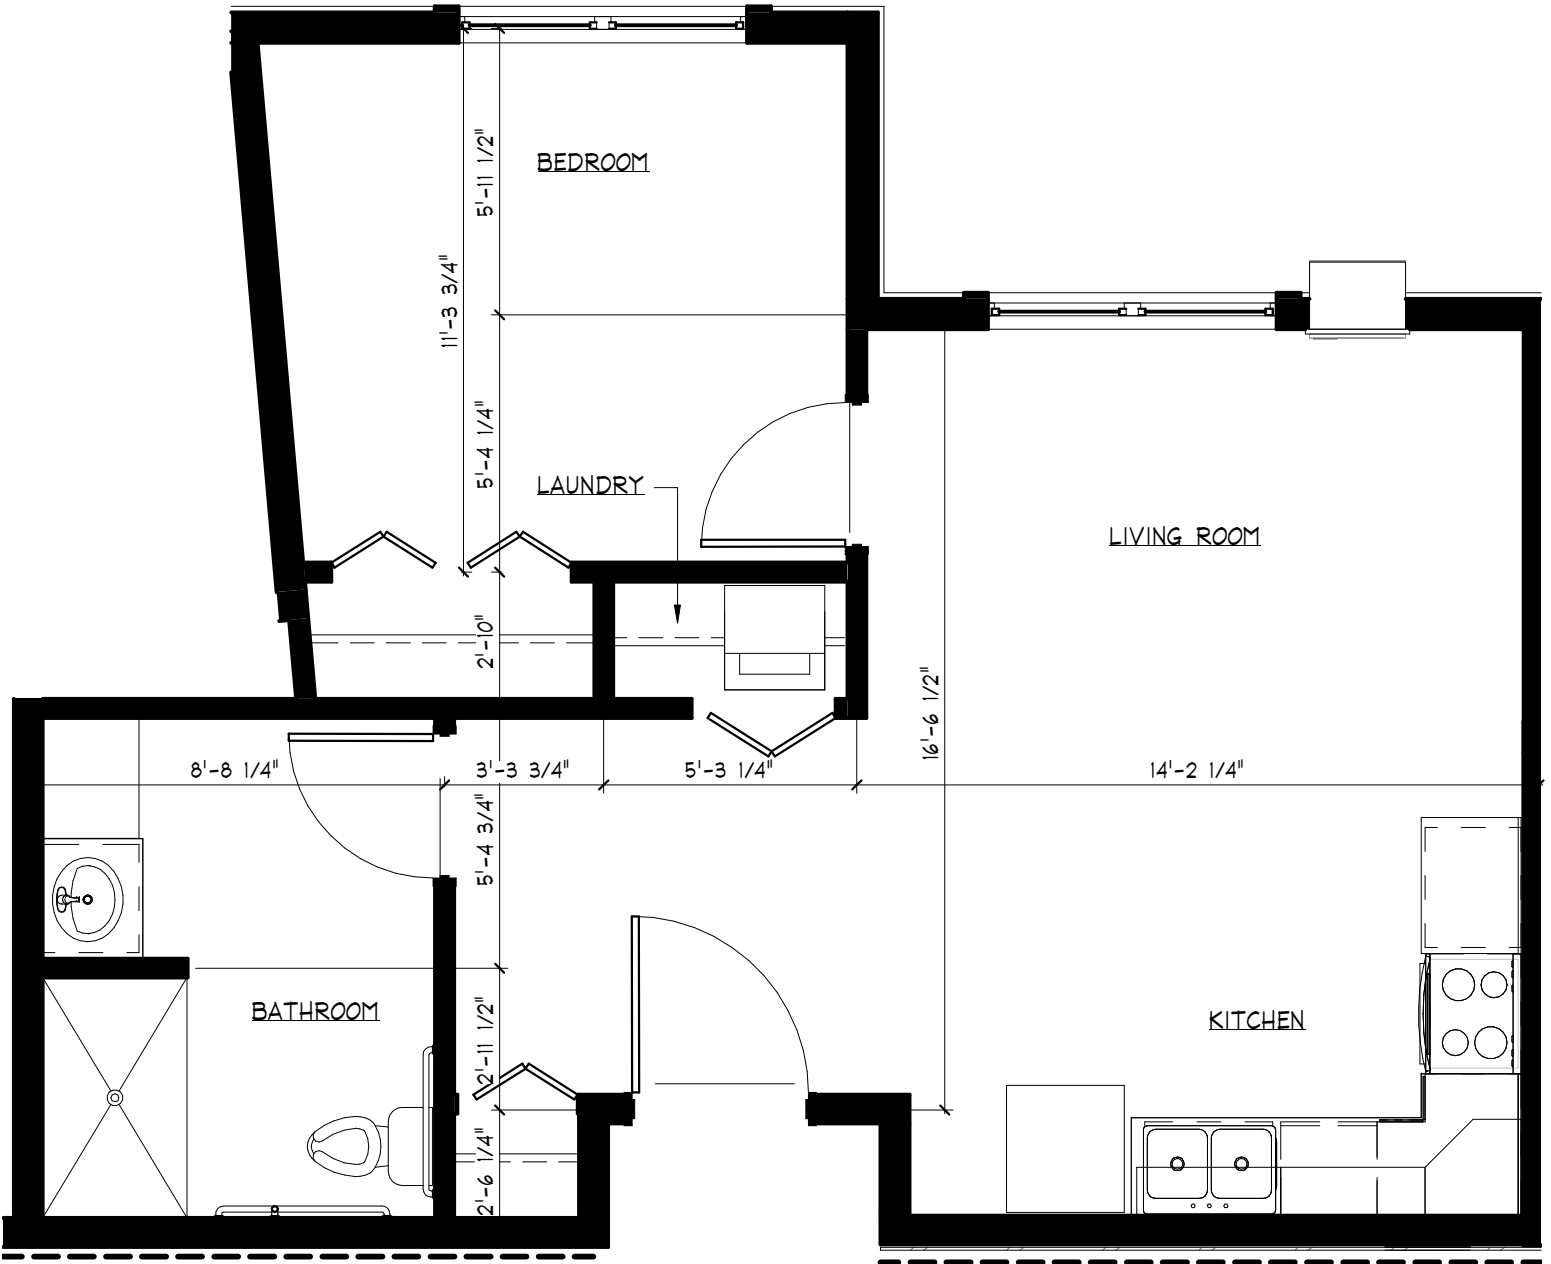

1 UNIT A2 PLAN - 686 SF
 SCALE: 1/4" = 1'-0"
 \$3,040.00

1 UNIT B1 PLAN - 583 SF
 SCALE: 1/4" = 1'-0"
 \$2,585.00

1 UNIT C1 PLAN - 765 SF
 SCALE: 1/4" = 1'-0"
 \$3,107.00

1

UNIT C2 PLAN - 582 SF

SCALE: 1/4" = 1'-0"

\$2,580.00

EVENTIDE JAMESTOWN
SENIOR LIVING APARTMENTS

JAMESTOWN, NORTH DAKOTA

1 UNIT C3 PLAN (TYPE A ACCESSIBLE) - 590 SF
 SCALE: 1/4" = 1'-0"
 \$2,615.00

① UNIT E1 PLAN - 358 SF
 SCALE: 1/4" = 1'-0"

Guest Suite, \$75/ night