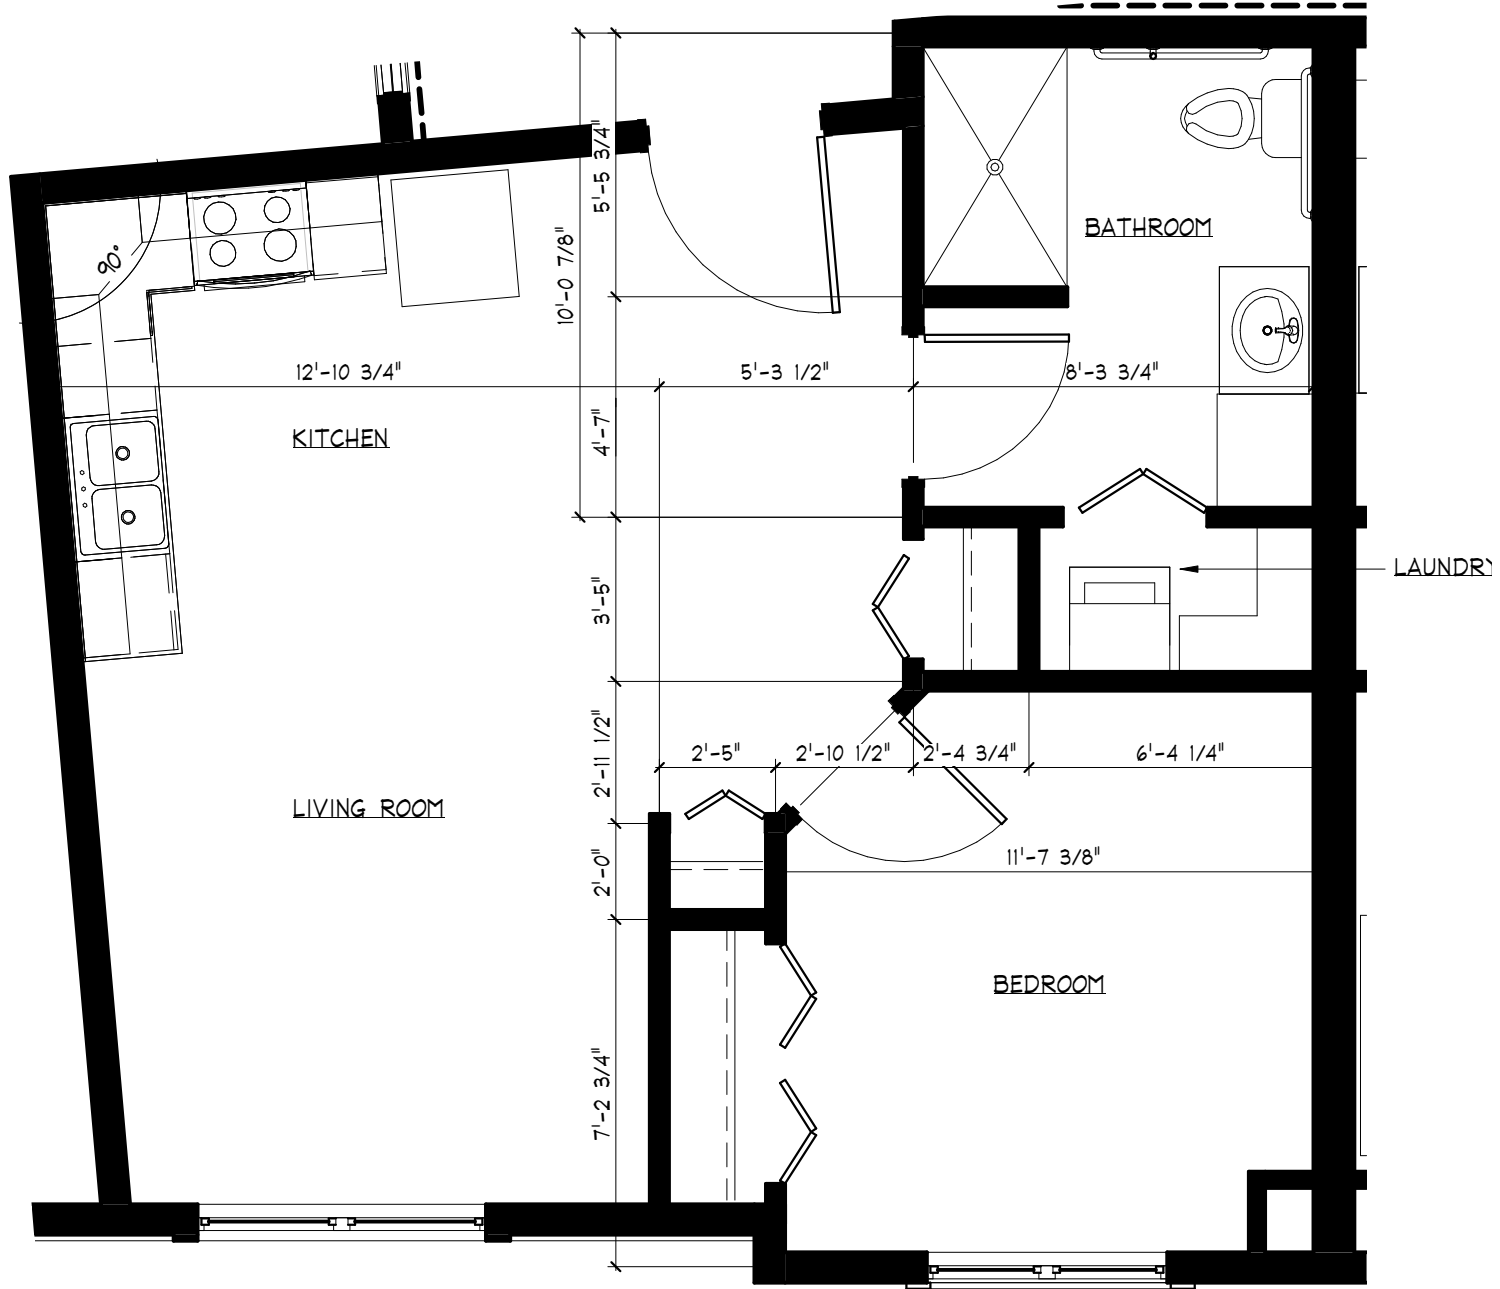

1 UNIT A2 PLAN - 686 SF
 SCALE: 1/4" = 1'-0"
 \$3,040.00

1 UNIT B1 PLAN - 583 SF
 SCALE: 1/4" = 1'-0"
 \$2,585.00

1 UNIT C1 PLAN - 765 SF
 SCALE: 1/4" = 1'-0"
 \$3,107.00

1

UNIT C2 PLAN - 582 SF

SCALE: 1/4" = 1'-0"

\$2,580.00

EVENTIDE JAMESTOWN
SENIOR LIVING APARTMENTS

JAMESTOWN, NORTH DAKOTA

1 UNIT C3 PLAN (TYPE A ACCESSIBLE) - 590 SF
 SCALE: 1/4" = 1'-0"
 \$2,615.00

① UNIT E1 PLAN - 358 SF
 SCALE: 1/4" = 1'-0"

Guest Suite, \$75/ night