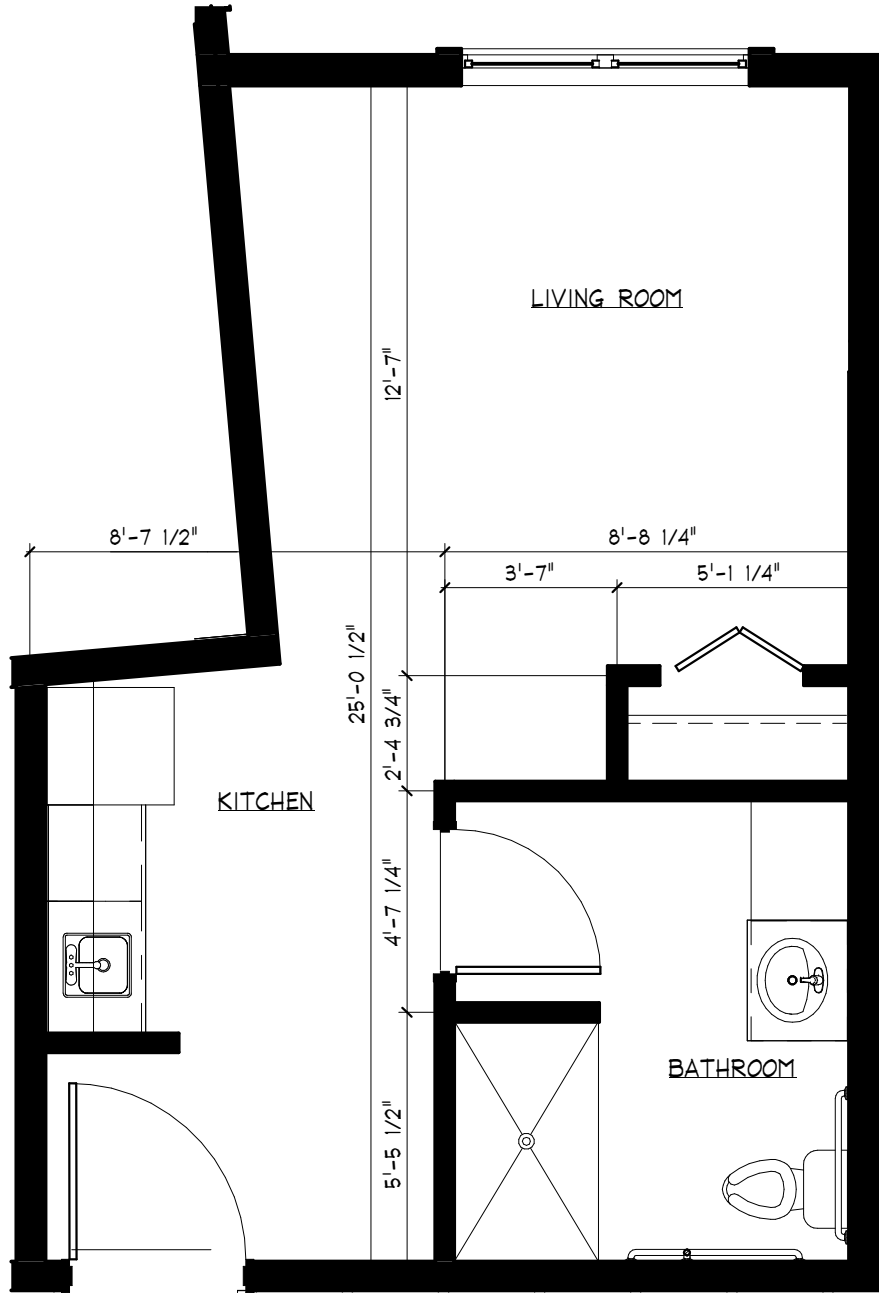

1 UNIT A2 PLAN - 686 SF
 SCALE: 1/4" = 1'-0"
 \$3,040.00

1 UNIT B1 PLAN - 583 SF
 SCALE: 1/4" = 1'-0"
 \$2,585.00

1 UNIT C1 PLAN - 765 SF
 SCALE: 1/4" = 1'-0"
 \$3,107.00

1

UNIT C2 PLAN - 582 SF

SCALE: 1/4" = 1'-0"

\$2,580.00

EVENTIDE JAMESTOWN
SENIOR LIVING APARTMENTS

JAMESTOWN, NORTH DAKOTA

1 UNIT C3 PLAN (TYPE A ACCESSIBLE) - 590 SF
 SCALE: 1/4" = 1'-0"
 \$2,615.00

① UNIT E1 PLAN - 358 SF
 SCALE: 1/4" = 1'-0"

Guest Suite, \$75/ night