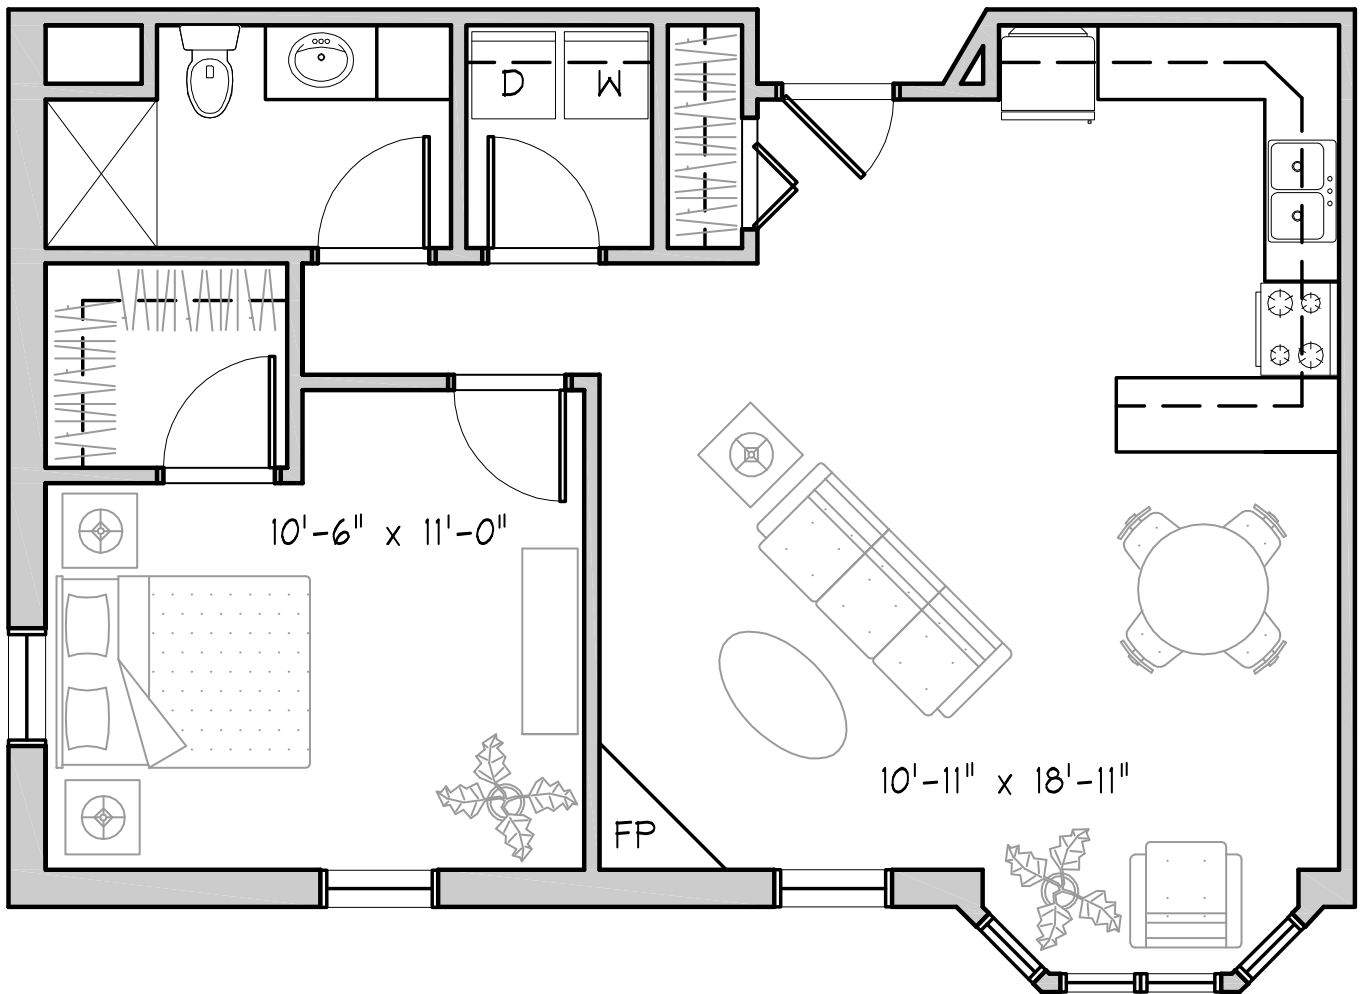

The Sassafras

One Bedroom (665 sq. ft.)

 **EVENTIDE**
LINDEN TREE CIRCLE

1400 7th Street South Moorhead, MN 56560 | (218) 233-7508 | eventide.org

The Spruce

Two Bedroom, One Bath (676 sq. ft.)

 **EVENTIDE**
LINDEN TREE CIRCLE

1400 7th Street South Moorhead, MN 56560 | (218) 233-7508 | eventide.org

The Sycamore

One Bedroom (611 sq. ft.)

 **EVENTIDE**
LINDEN TREE CIRCLE

1400 7th Street South Moorhead, MN 56560 | (218) 233-7508 | eventide.org

The Willow

One Bedroom (798 sq. ft.)

 **EVENTIDE**
LINDEN TREE CIRCLE

1400 7th Street South Moorhead, MN 56560 | (218) 233-7508 | eventide.org

Unit A

616 sq ft

1 bedroom, 1 bathroom

Unit B

673 sq ft; 1 bedroom, 1 bathroom, patio

Unit C

876 sq ft

2 bedroom, 2 bathroom

Unit C - A

876 sq ft

2 bedroom, 2 bathroom

Unit D