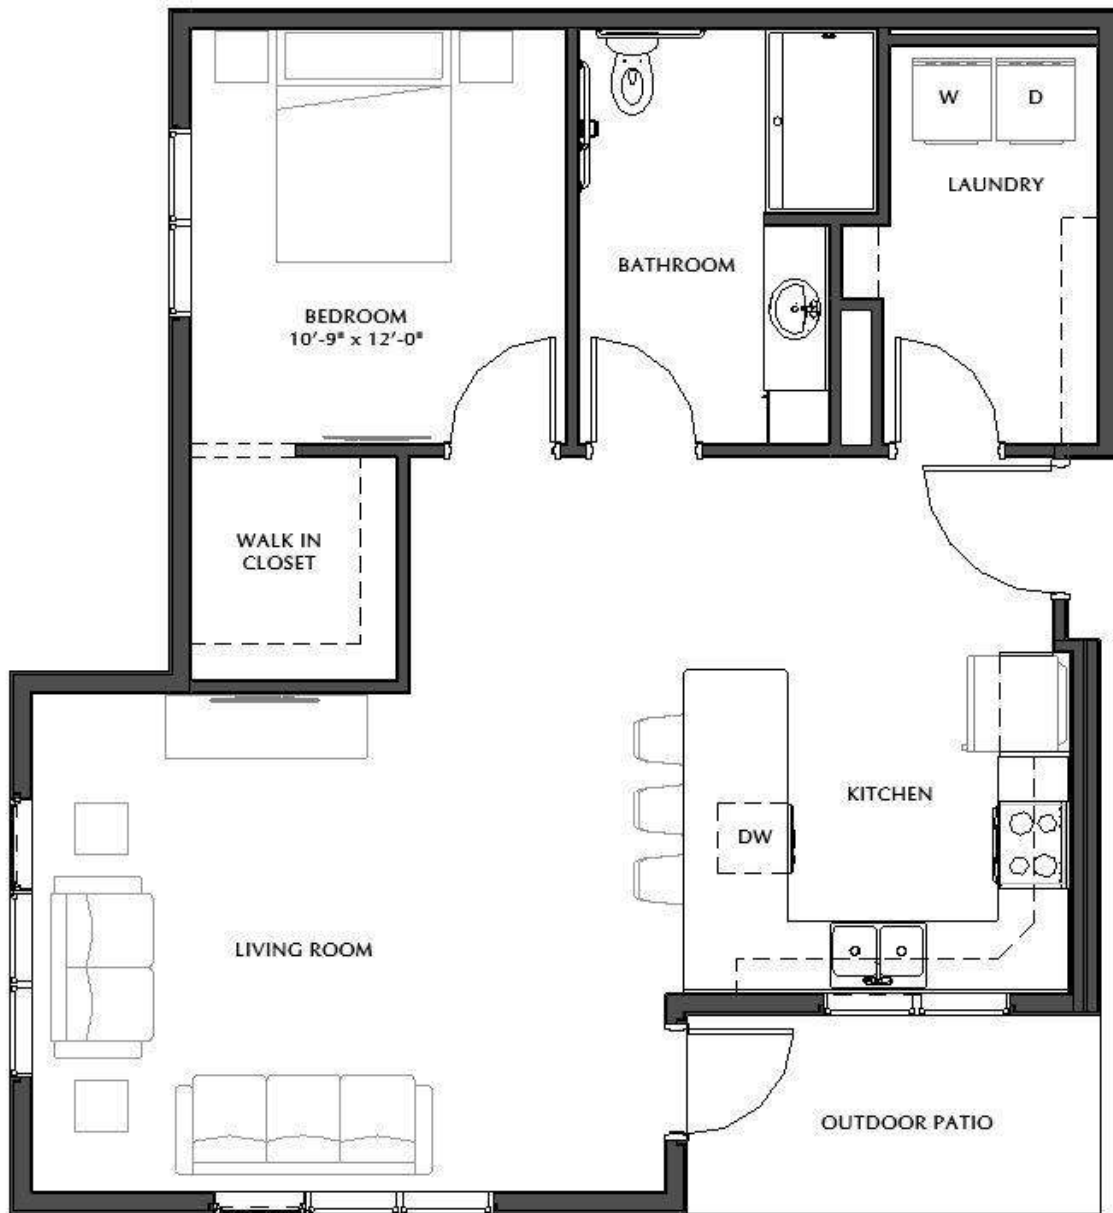

The Willow

One Bedroom (798 sq. ft.)

 **EVENTIDE**
LINDEN TREE CIRCLE

1400 7th Street South Moorhead, MN 56560 | (218) 233-7508 | eventide.org

Unit A

616 sq ft

1 bedroom, 1 bathroom

Unit B

673 sq ft; 1 bedroom, 1 bathroom, patio

Unit C

876 sq ft

2 bedroom, 2 bathroom

Unit C - A

876 sq ft

2 bedroom, 2 bathroom

Unit D

930 sq ft

2 bedroom, 2 bathroom, patio

Unit E

841 sq ft

1 bedroom, 1 bathroom, patio

Unit F

1507 sq ft, 2 bedrooms, 2 baths, patio

Unit G

1516 sq ft, 2 bedroom, 2 bathroom, den, patio

Unit H

1312 sq ft, 2 bedroom, 2 bathroom, patio

Unit J

1114 sq ft, 1 bedroom, 1 bathroom, den

Unit K

886 sq ft

2 bedroom, 1 bathroom