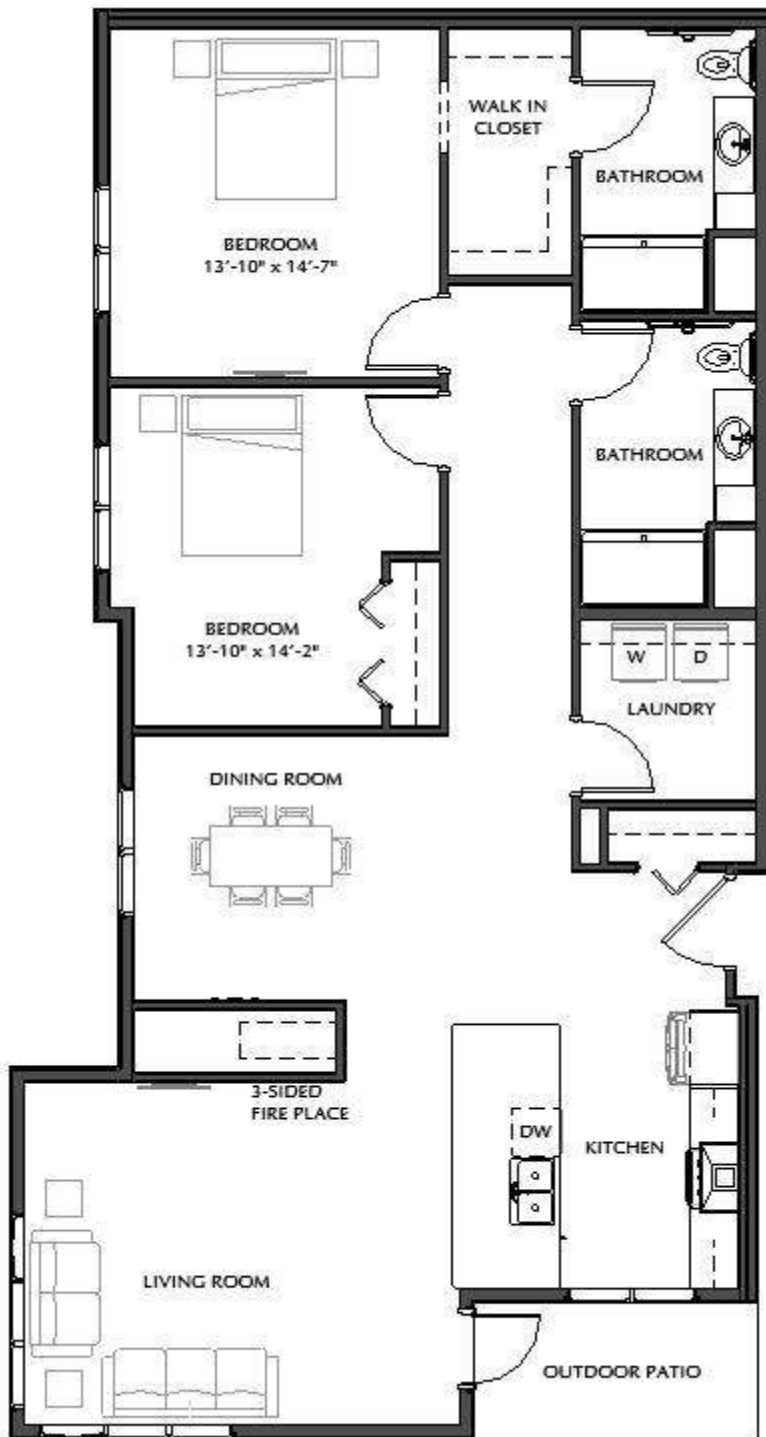

The Willow

One Bedroom (798 sq. ft.)

 **EVENTIDE**
LINDEN TREE CIRCLE

1400 7th Street South Moorhead, MN 56560 | (218) 233-7508 | eventide.org

Unit A

616 sq ft

1 bedroom, 1 bathroom

Unit B

673 sq ft; 1 bedroom, 1 bathroom, patio

Unit C

876 sq ft

2 bedroom, 2 bathroom

Unit C - A

876 sq ft

2 bedroom, 2 bathroom

Unit D

930 sq ft

2 bedroom, 2 bathroom, patio

Unit E

841 sq ft

1 bedroom, 1 bathroom, patio

Unit F

1507 sq ft, 2 bedrooms, 2 baths, patio

Unit G

1516 sq ft, 2 bedroom, 2 bathroom, den, patio

Unit H

1312 sq ft, 2 bedroom, 2 bathroom, patio

Unit J

1114 sq ft, 1 bedroom, 1 bathroom, den

Unit K

886 sq ft

2 bedroom, 1 bathroom