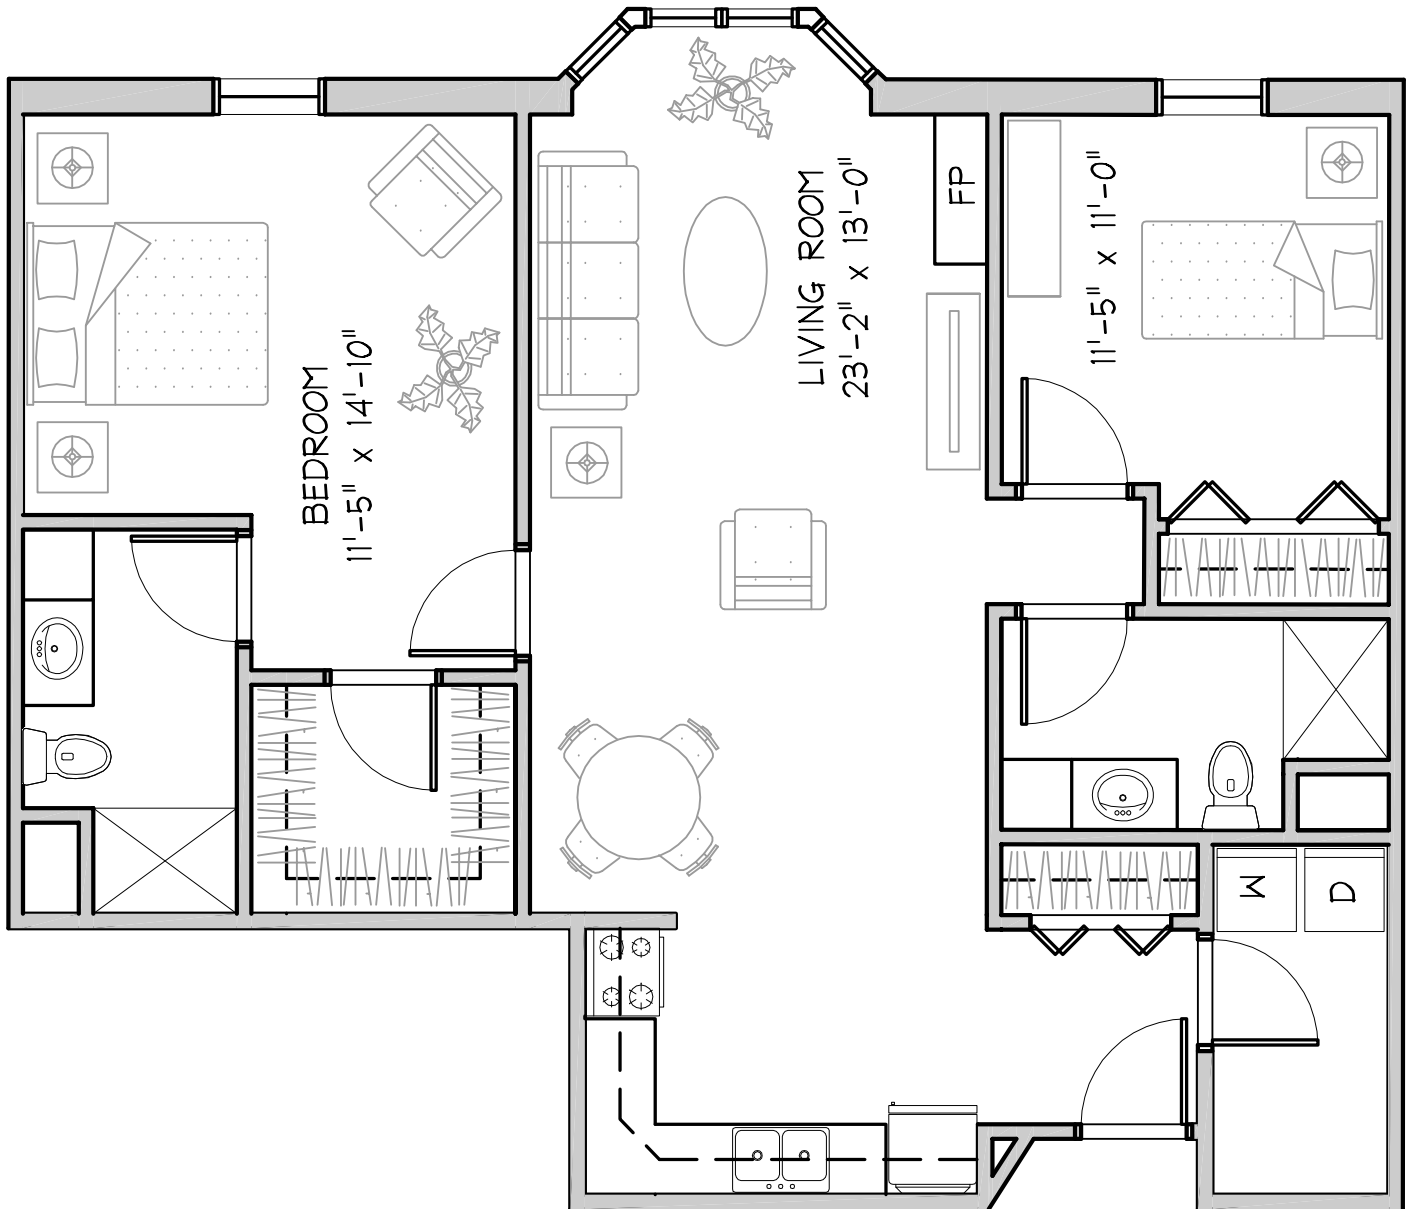

The Linden

One Bedroom/ Den (905 sq. ft.)

1400 7th Street South Moorhead, MN 56560 | (218) 233-7508 | eventide.org

The Maple

One Bedroom (830 sq. ft.)

 **EVENTIDE**
LINDEN TREE CIRCLE

1400 7th Street South Moorhead, MN 56560 | (218) 233-7508 | eventide.org

The Oak

Two Bedroom, Two Bath (1,071 sq. ft.)

 **EVENTIDE**
LINDEN TREE CIRCLE

1400 7th Street South Moorhead, MN 56560 | (218) 233-7508 | eventide.org

The Poplar

One Bedroom (471 sq. ft.)

1400 7th Street South Moorhead, MN 56560 | (218) 233-7508 | eventide.org

The Sassafras

One Bedroom (665 sq. ft.)

 **EVENTIDE**
LINDEN TREE CIRCLE

1400 7th Street South Moorhead, MN 56560 | (218) 233-7508 | eventide.org

The Spruce

Two Bedroom, One Bath (676 sq. ft.)

 **EVENTIDE**
LINDEN TREE CIRCLE