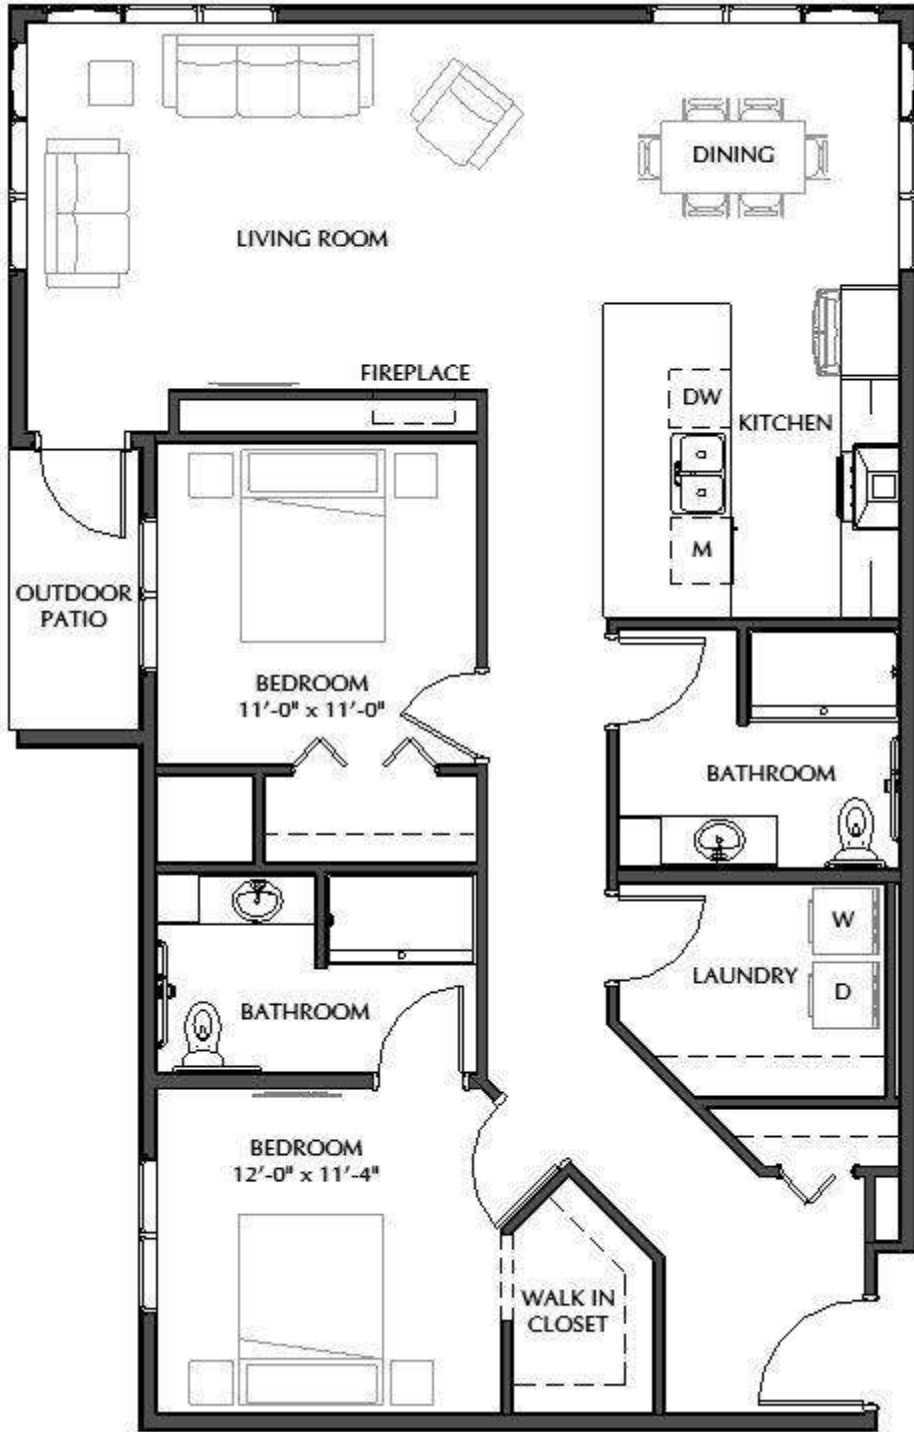

The Willow

One Bedroom (798 sq. ft.)

 **EVENTIDE**
LINDEN TREE CIRCLE

1400 7th Street South Moorhead, MN 56560 | (218) 233-7508 | eventide.org

Unit A

616 sq ft

1 bedroom, 1 bathroom

Unit B

673 sq ft; 1 bedroom, 1 bathroom, patio

Unit C

876 sq ft

2 bedroom, 2 bathroom

Unit C - A

876 sq ft

2 bedroom, 2 bathroom

Unit D

930 sq ft

2 bedroom, 2 bathroom, patio

Unit E

841 sq ft

1 bedroom, 1 bathroom, patio

Unit F

1507 sq ft, 2 bedrooms, 2 baths, patio

Unit G

1516 sq ft, 2 bedroom, 2 bathroom, den, patio

Unit H

1312 sq ft, 2 bedroom, 2 bathroom, patio

Unit J

1114 sq ft, 1 bedroom, 1 bathroom, den

Unit K

886 sq ft

2 bedroom, 1 bathroom