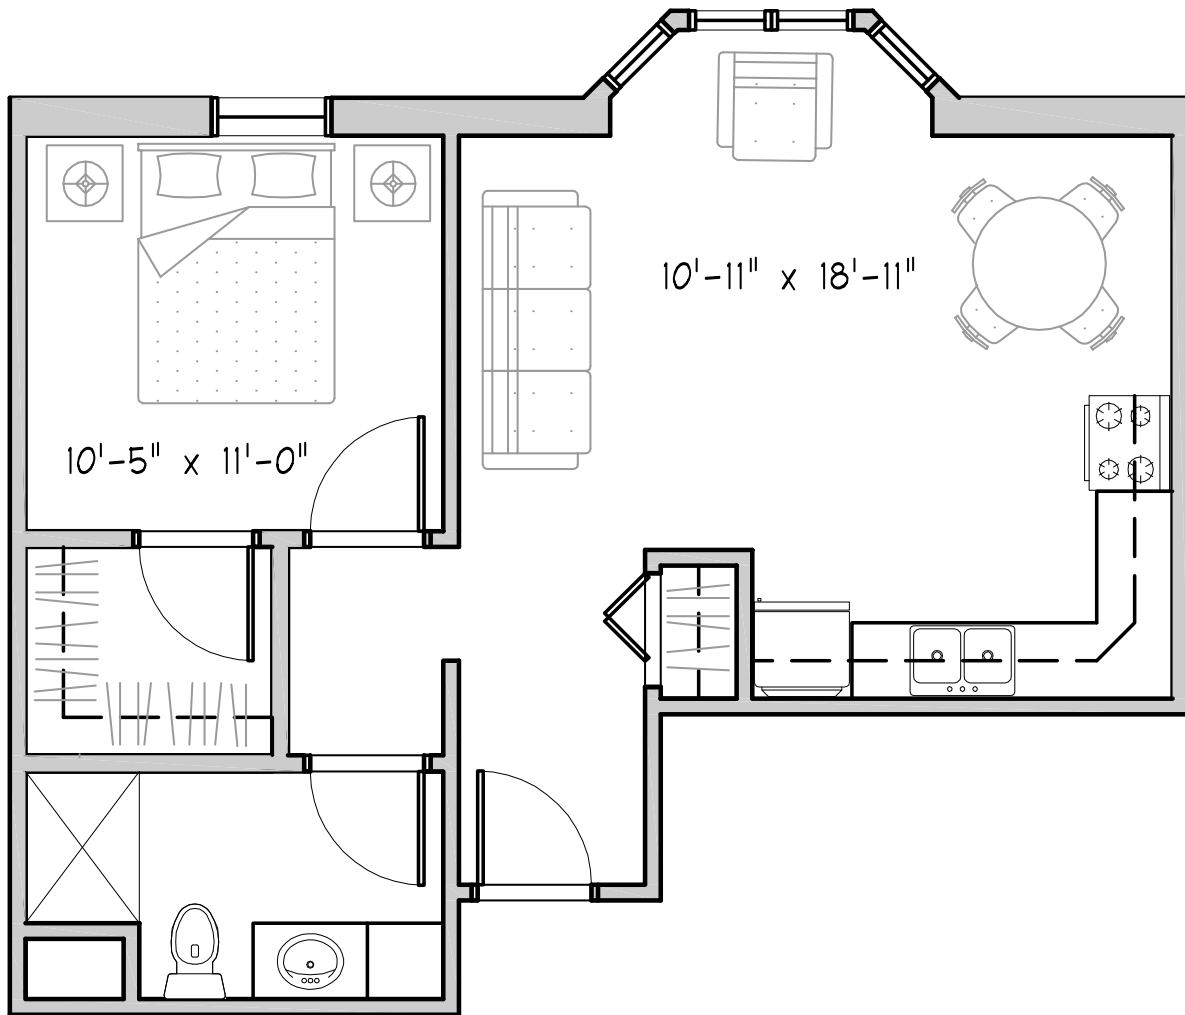

The Birch

One Bedroom (542 sq. ft.)

1400 7th Street South Moorhead, MN 56560 | (218) 233-7508 | eventide.org

The Cherry

Two Bedroom/ One Bath (1,046 sq. ft.)

 **EVENTIDE**
LINDEN TREE CIRCLE

1400 7th Street South Moorhead, MN 56560 | (218) 233-7508 | eventide.org

The Cottonwood

One Bedroom (581 sq. ft.)

1400 7th Street South Moorhead, MN 56560 | (218) 233-7508 | eventide.org

The Elm

Two Bedroom/ One Bath (949 sq. ft.)

 **EVENTIDE**
LINDEN TREE CIRCLE

1400 7th Street South Moorhead, MN 56560 | (218) 233-7508 | eventide.org

The Linden

One Bedroom/ Den (905 sq. ft.)

1400 7th Street South Moorhead, MN 56560 | (218) 233-7508 | eventide.org

The Maple

One Bedroom (830 sq. ft.)

 **EVENTIDE**
LINDEN TREE CIRCLE

1400 7th Street South Moorhead, MN 56560 | (218) 233-7508 | eventide.org

The Oak

Two Bedroom, Two Bath (1,071 sq. ft.)

 **EVENTIDE**
LINDEN TREE CIRCLE

1400 7th Street South Moorhead, MN 56560 | (218) 233-7508 | eventide.org

The Poplar

One Bedroom (471 sq. ft.)

1400 7th Street South Moorhead, MN 56560 | (218) 233-7508 | eventide.org