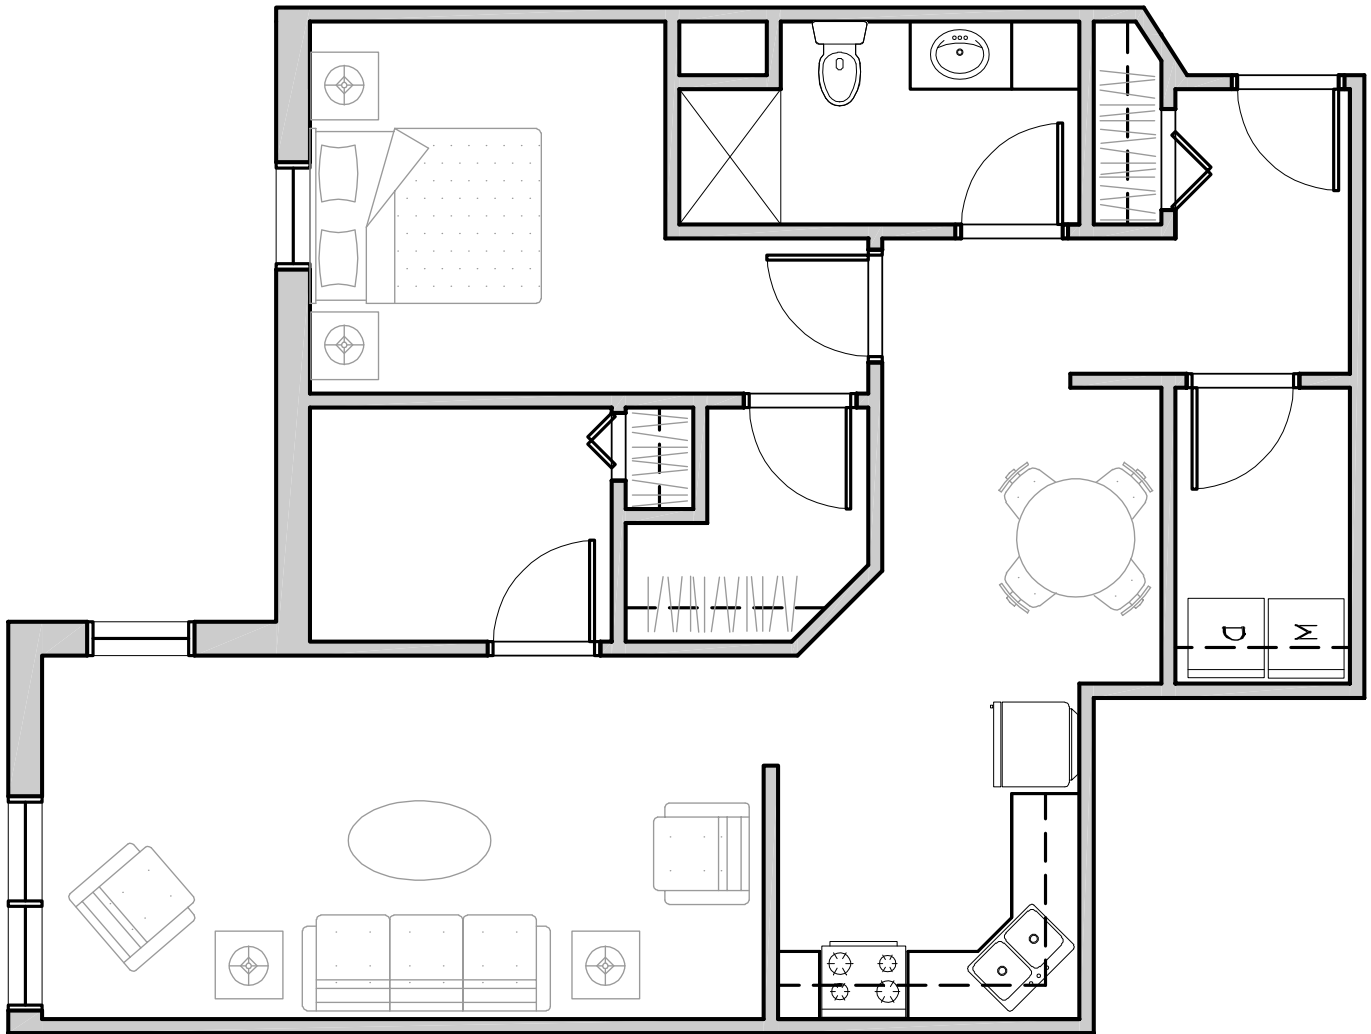

The Birch

One Bedroom (542 sq. ft.)

1400 7th Street South Moorhead, MN 56560 | (218) 233-7508 | eventide.org

The Cherry

Two Bedroom/ One Bath (1,046 sq. ft.)

 **EVENTIDE**
LINDEN TREE CIRCLE

1400 7th Street South Moorhead, MN 56560 | (218) 233-7508 | eventide.org

The Cottonwood

One Bedroom (581 sq. ft.)

1400 7th Street South Moorhead, MN 56560 | (218) 233-7508 | eventide.org

The Elm

Two Bedroom/ One Bath (949 sq. ft.)

 **EVENTIDE**
LINDEN TREE CIRCLE

1400 7th Street South Moorhead, MN 56560 | (218) 233-7508 | eventide.org

The Linden

One Bedroom/ Den (905 sq. ft.)

1400 7th Street South Moorhead, MN 56560 | (218) 233-7508 | eventide.org

The Maple

One Bedroom (830 sq. ft.)

 **EVENTIDE**
LINDEN TREE CIRCLE

1400 7th Street South Moorhead, MN 56560 | (218) 233-7508 | eventide.org

The Oak

Two Bedroom, Two Bath (1,071 sq. ft.)

 **EVENTIDE**
LINDEN TREE CIRCLE

1400 7th Street South Moorhead, MN 56560 | (218) 233-7508 | eventide.org

The Poplar

One Bedroom (471 sq. ft.)

1400 7th Street South Moorhead, MN 56560 | (218) 233-7508 | eventide.org