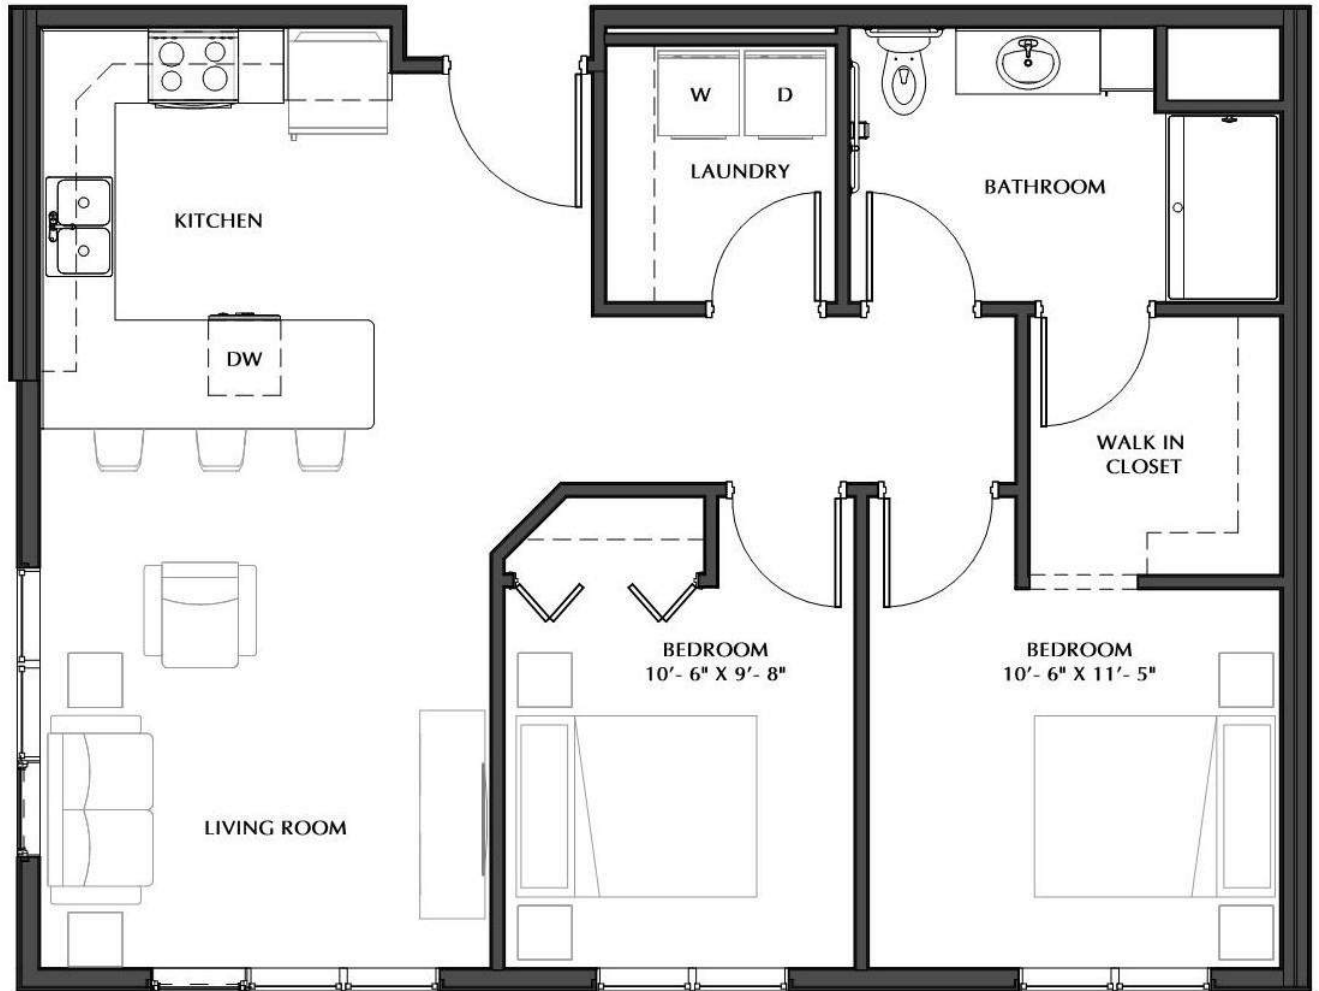

930 sq ft

2 bedroom, 2 bathroom, patio

Unit E

841 sq ft

1 bedroom, 1 bathroom, patio

Unit F

1507 sq ft, 2 bedrooms, 2 baths, patio

Unit G

1516 sq ft, 2 bedroom, 2 bathroom, den, patio

Unit H

1312 sq ft, 2 bedroom, 2 bathroom, patio

Unit J

1114 sq ft, 1 bedroom, 1 bathroom, den

Unit K

886 sq ft

2 bedroom, 1 bathroom