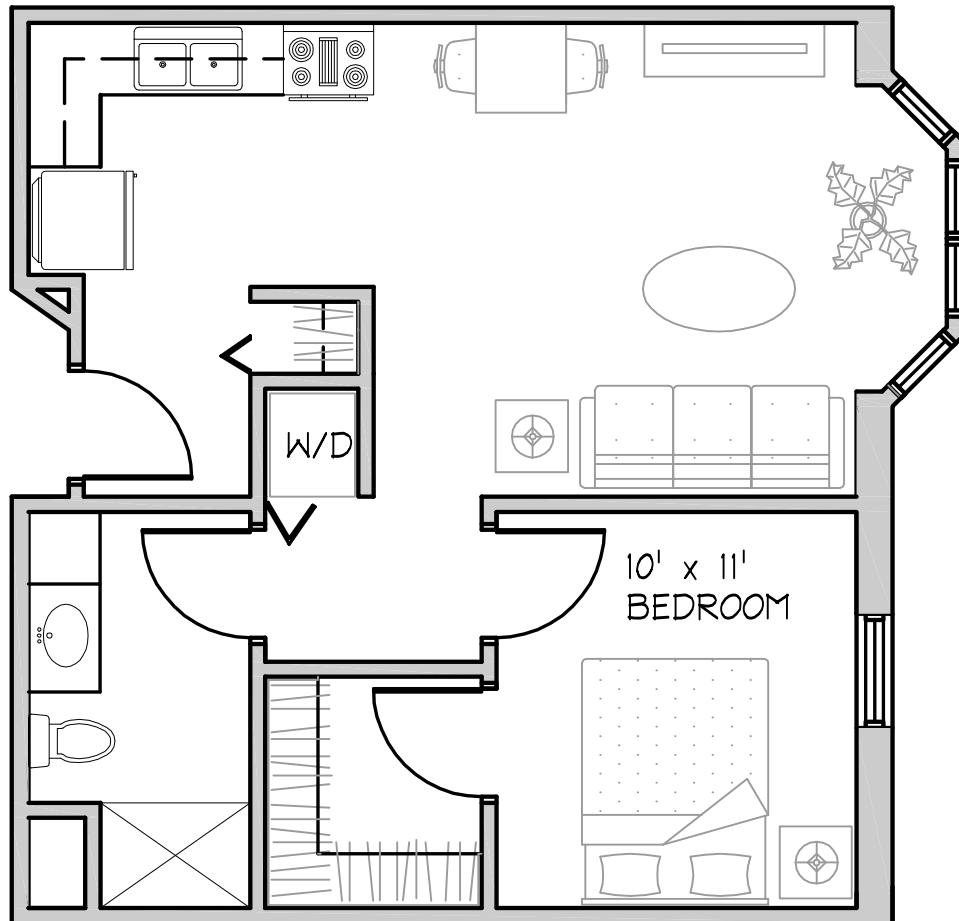

The Apple

One Bedroom (587 sq. ft.)

1400 7th Street South Moorhead, MN 56560 | (218) 233-7508 | eventide.org

The Ash

One Bedroom (713 sq. ft.)

 **EVENTIDE**
LINDEN TREE CIRCLE

1400 7th Street South Moorhead, MN 56560 | (218) 233-7508 | eventide.org

The Birch

One Bedroom (542 sq. ft.)

1400 7th Street South Moorhead, MN 56560 | (218) 233-7508 | eventide.org

The Cherry

Two Bedroom/ One Bath (1,046 sq. ft.)

 **EVENTIDE**
LINDEN TREE CIRCLE

1400 7th Street South Moorhead, MN 56560 | (218) 233-7508 | eventide.org

The Cottonwood

One Bedroom (581 sq. ft.)

1400 7th Street South Moorhead, MN 56560 | (218) 233-7508 | eventide.org

The Elm

Two Bedroom/ One Bath (949 sq. ft.)

 **EVENTIDE**
LINDEN TREE CIRCLE

1400 7th Street South Moorhead, MN 56560 | (218) 233-7508 | eventide.org

The Linden

One Bedroom/ Den (905 sq. ft.)

1400 7th Street South Moorhead, MN 56560 | (218) 233-7508 | eventide.org

The Maple

One Bedroom (830 sq. ft.)

 **EVENTIDE**
LINDEN TREE CIRCLE

1400 7th Street South Moorhead, MN 56560 | (218) 233-7508 | eventide.org