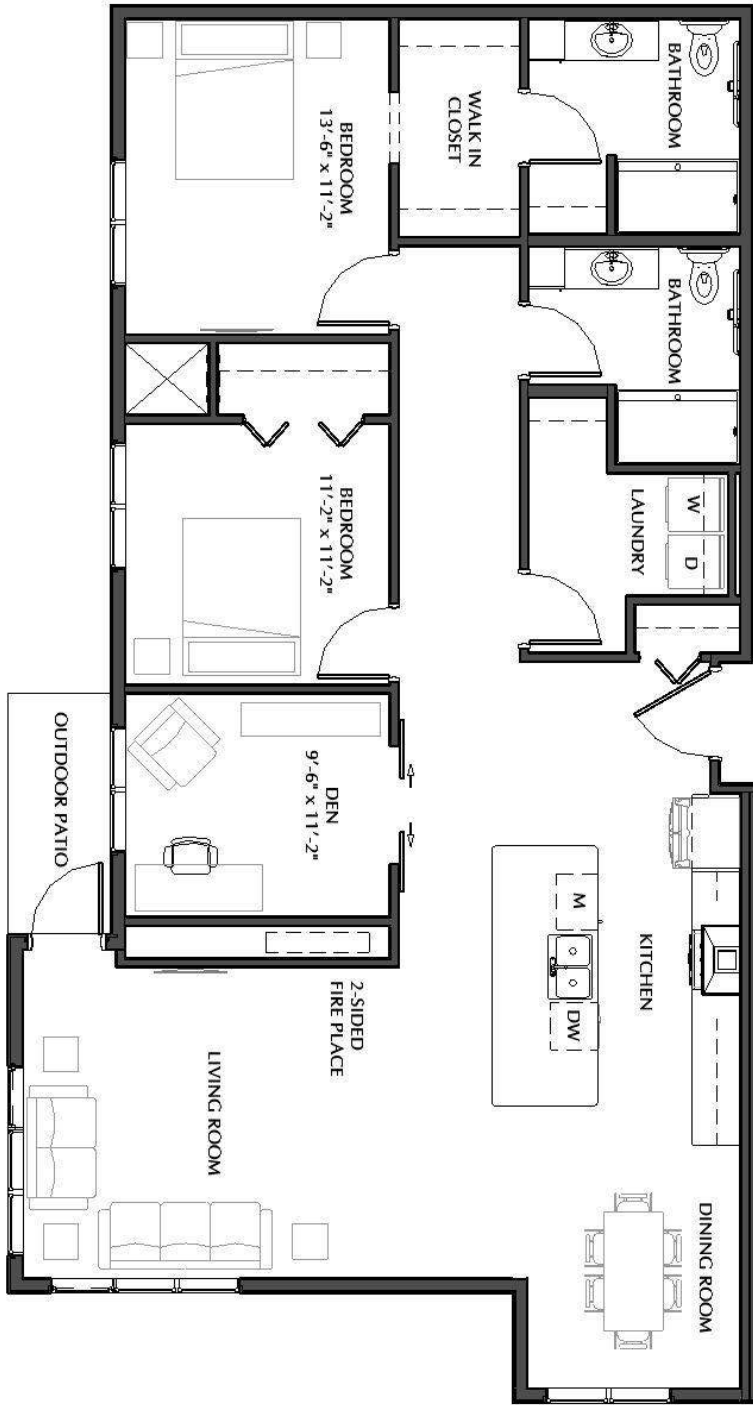

The Willow

One Bedroom (798 sq. ft.)

 **EVENTIDE**
LINDEN TREE CIRCLE

1400 7th Street South Moorhead, MN 56560 | (218) 233-7508 | eventide.org

Unit A

616 sq ft

1 bedroom, 1 bathroom

Unit B

673 sq ft; 1 bedroom, 1 bathroom, patio

Unit C

876 sq ft

2 bedroom, 2 bathroom

Unit C - A

876 sq ft

2 bedroom, 2 bathroom

Unit D

930 sq ft

2 bedroom, 2 bathroom, patio

Unit E

841 sq ft

1 bedroom, 1 bathroom, patio

Unit F

1507 sq ft, 2 bedrooms, 2 baths, patio

Unit G

1516 sq ft, 2 bedroom, 2 bathroom, den, patio

Unit H

1312 sq ft, 2 bedroom, 2 bathroom, patio

Unit J

1114 sq ft, 1 bedroom, 1 bathroom, den

Unit K

886 sq ft

2 bedroom, 1 bathroom