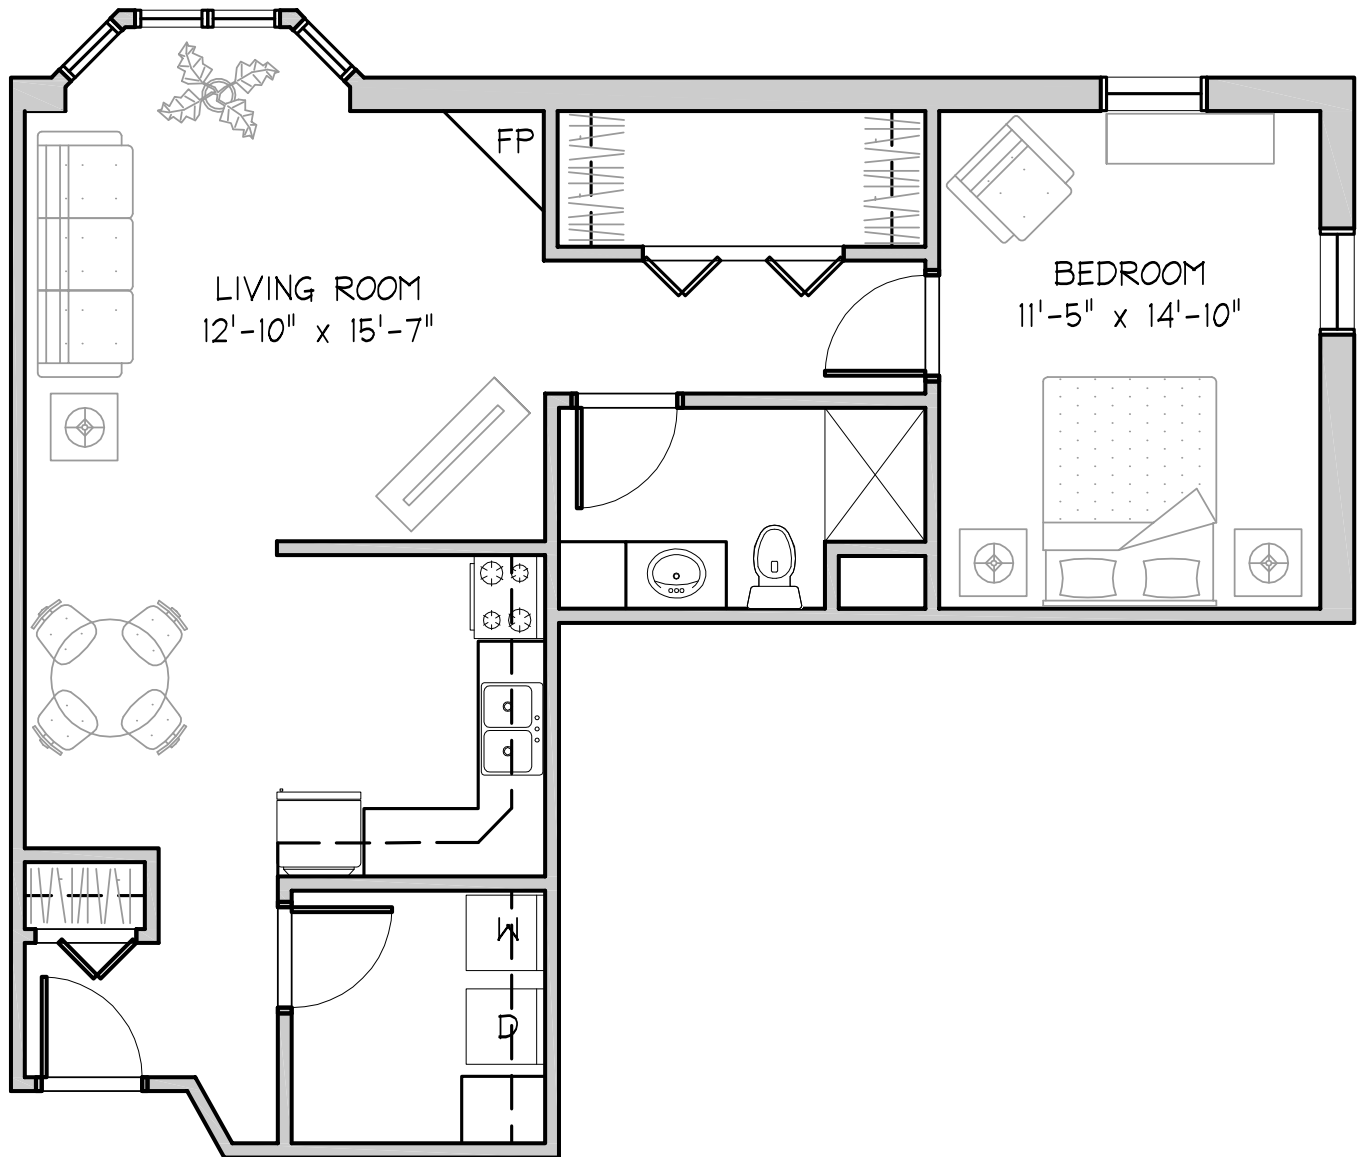

The Linden

One Bedroom/ Den (905 sq. ft.)

1400 7th Street South Moorhead, MN 56560 | (218) 233-7508 | eventide.org

The Maple

One Bedroom (830 sq. ft.)

 **EVENTIDE**
LINDEN TREE CIRCLE

1400 7th Street South Moorhead, MN 56560 | (218) 233-7508 | eventide.org

The Oak

Two Bedroom, Two Bath (1,071 sq. ft.)

 **EVENTIDE**
LINDEN TREE CIRCLE

1400 7th Street South Moorhead, MN 56560 | (218) 233-7508 | eventide.org

The Poplar

One Bedroom (471 sq. ft.)

1400 7th Street South Moorhead, MN 56560 | (218) 233-7508 | eventide.org

The Sassafras

One Bedroom (665 sq. ft.)

 **EVENTIDE**
LINDEN TREE CIRCLE

1400 7th Street South Moorhead, MN 56560 | (218) 233-7508 | eventide.org

The Spruce

Two Bedroom, One Bath (676 sq. ft.)

 **EVENTIDE**
LINDEN TREE CIRCLE