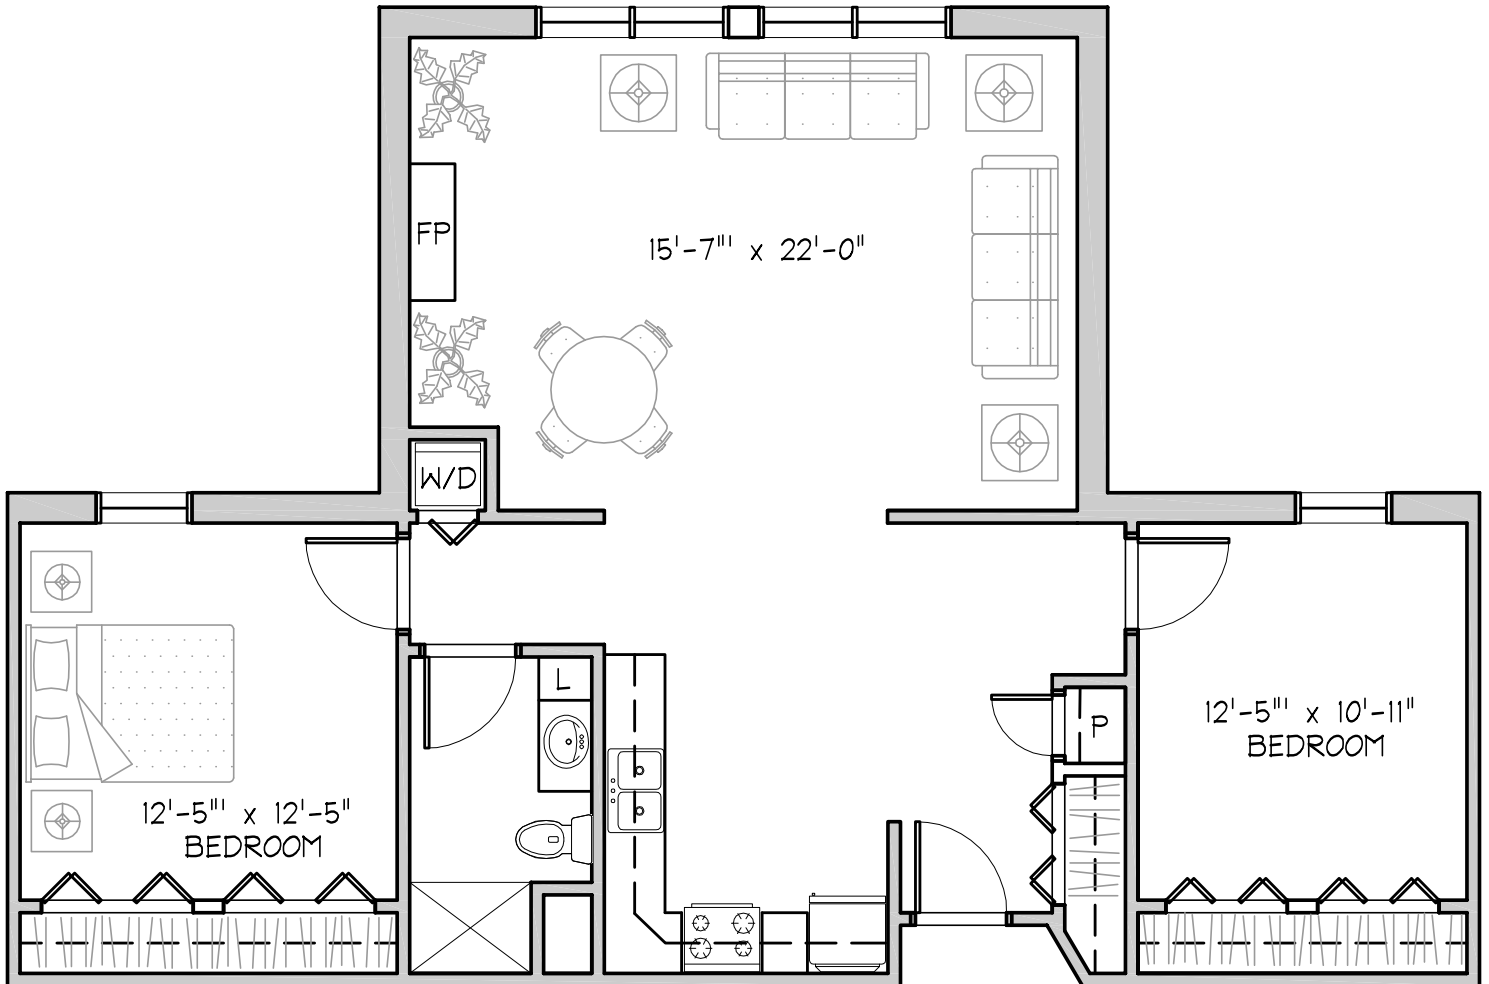

The Birch

One Bedroom (542 sq. ft.)

1400 7th Street South Moorhead, MN 56560 | (218) 233-7508 | eventide.org

The Cherry

Two Bedroom/ One Bath (1,046 sq. ft.)

 **EVENTIDE**
LINDEN TREE CIRCLE

1400 7th Street South Moorhead, MN 56560 | (218) 233-7508 | eventide.org

The Cottonwood

One Bedroom (581 sq. ft.)

1400 7th Street South Moorhead, MN 56560 | (218) 233-7508 | eventide.org

The Elm

Two Bedroom/ One Bath (949 sq. ft.)

 **EVENTIDE**
LINDEN TREE CIRCLE

1400 7th Street South Moorhead, MN 56560 | (218) 233-7508 | eventide.org

The Linden

One Bedroom/ Den (905 sq. ft.)

1400 7th Street South Moorhead, MN 56560 | (218) 233-7508 | eventide.org

The Maple

One Bedroom (830 sq. ft.)

 **EVENTIDE**
LINDEN TREE CIRCLE

1400 7th Street South Moorhead, MN 56560 | (218) 233-7508 | eventide.org

The Oak

Two Bedroom, Two Bath (1,071 sq. ft.)

 **EVENTIDE**
LINDEN TREE CIRCLE

1400 7th Street South Moorhead, MN 56560 | (218) 233-7508 | eventide.org

The Poplar

One Bedroom (471 sq. ft.)

1400 7th Street South Moorhead, MN 56560 | (218) 233-7508 | eventide.org