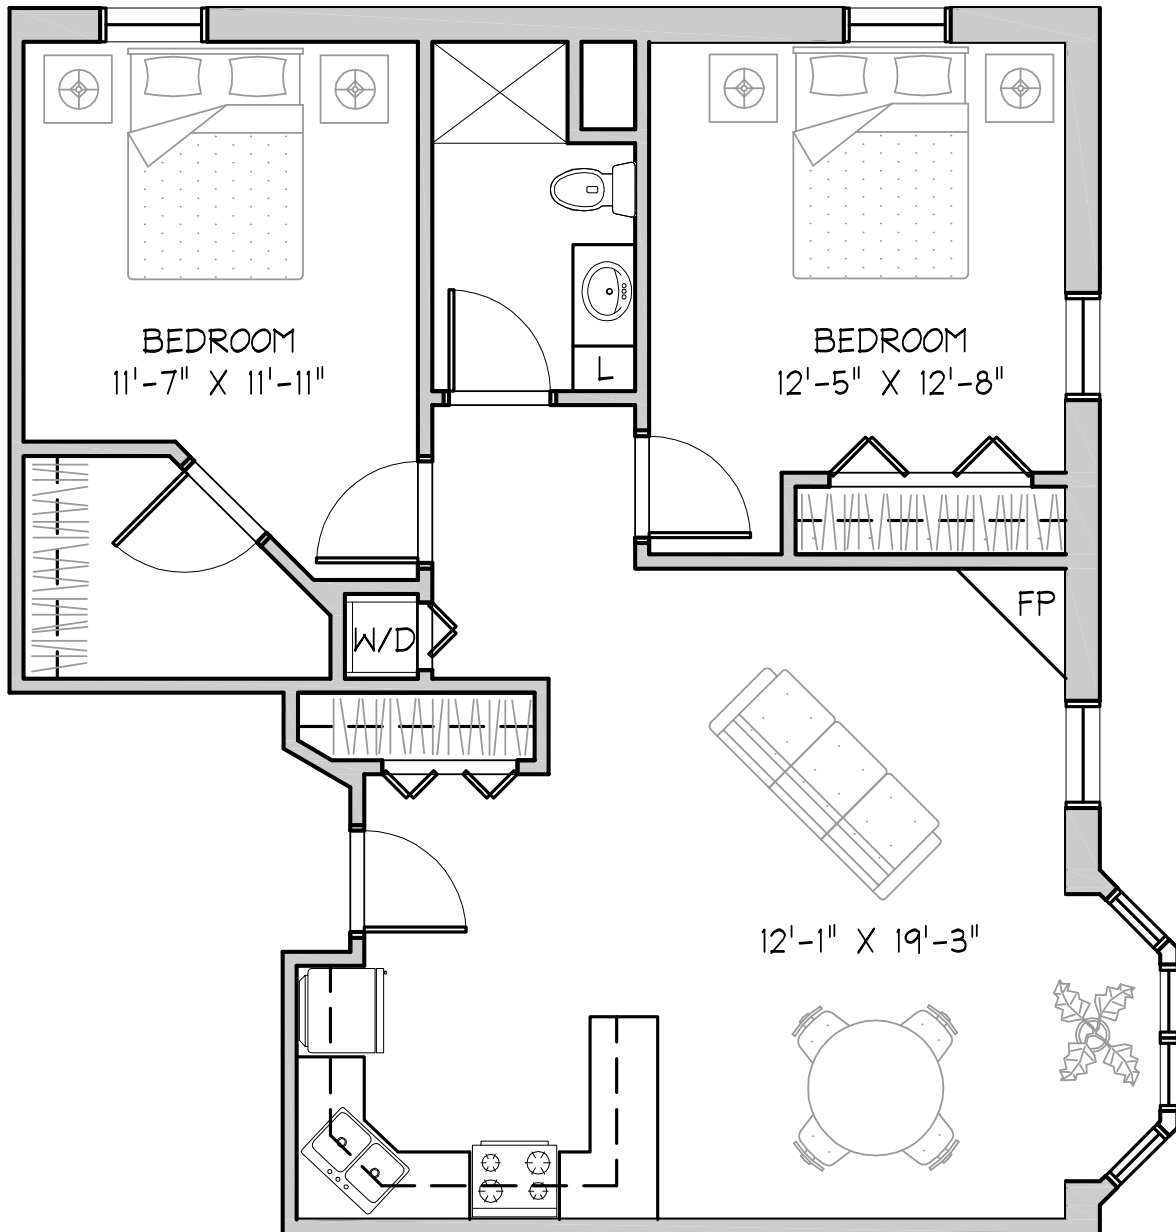

The Birch

One Bedroom (542 sq. ft.)

1400 7th Street South Moorhead, MN 56560 | (218) 233-7508 | eventide.org

The Cherry

Two Bedroom/ One Bath (1,046 sq. ft.)

 **EVENTIDE**
LINDEN TREE CIRCLE

1400 7th Street South Moorhead, MN 56560 | (218) 233-7508 | eventide.org

The Cottonwood

One Bedroom (581 sq. ft.)

1400 7th Street South Moorhead, MN 56560 | (218) 233-7508 | eventide.org

The Elm

Two Bedroom/ One Bath (949 sq. ft.)

 **EVENTIDE**
LINDEN TREE CIRCLE

1400 7th Street South Moorhead, MN 56560 | (218) 233-7508 | eventide.org

The Linden

One Bedroom/ Den (905 sq. ft.)

1400 7th Street South Moorhead, MN 56560 | (218) 233-7508 | eventide.org

The Maple

One Bedroom (830 sq. ft.)

 **EVENTIDE**
LINDEN TREE CIRCLE

1400 7th Street South Moorhead, MN 56560 | (218) 233-7508 | eventide.org

The Oak

Two Bedroom, Two Bath (1,071 sq. ft.)

 **EVENTIDE**
LINDEN TREE CIRCLE

1400 7th Street South Moorhead, MN 56560 | (218) 233-7508 | eventide.org

The Poplar

One Bedroom (471 sq. ft.)

1400 7th Street South Moorhead, MN 56560 | (218) 233-7508 | eventide.org