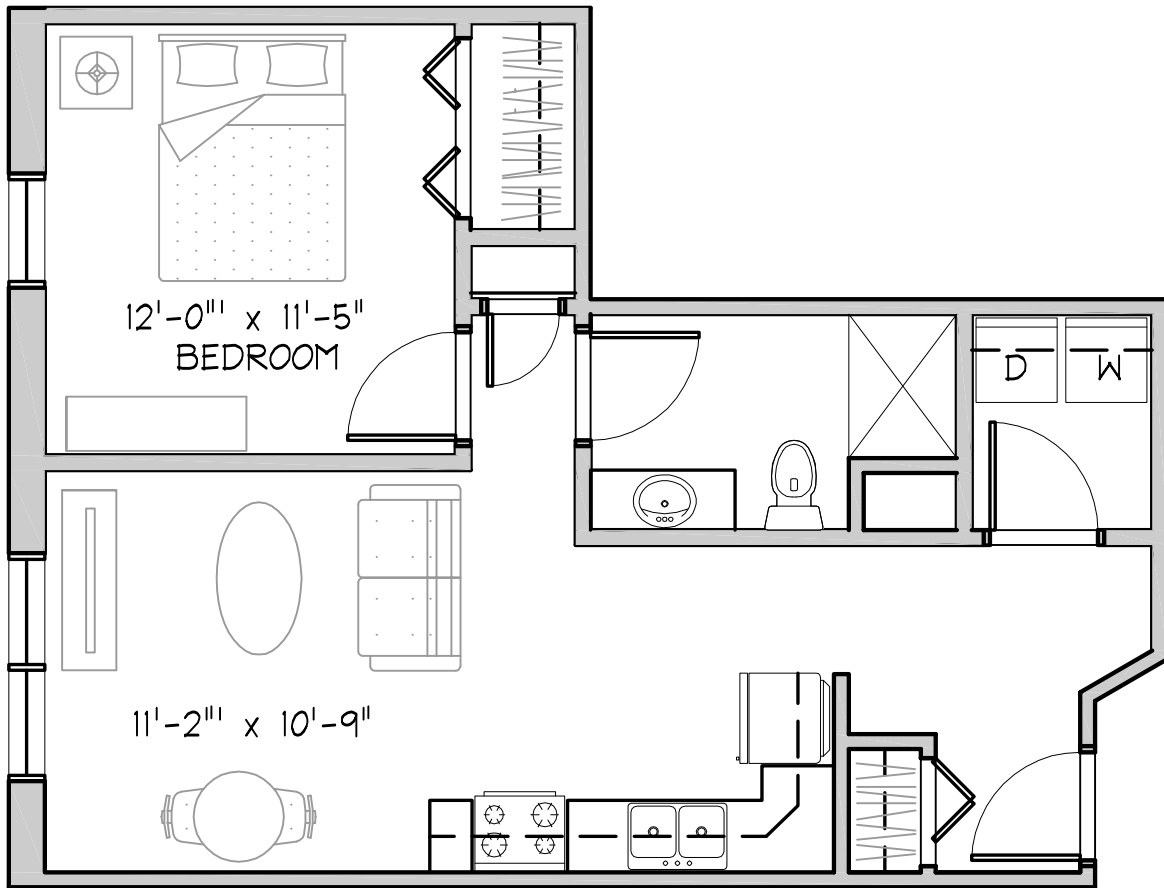

The Apple

One Bedroom (587 sq. ft.)

1400 7th Street South Moorhead, MN 56560 | (218) 233-7508 | eventide.org

The Ash

One Bedroom (713 sq. ft.)

 **EVENTIDE**
LINDEN TREE CIRCLE

1400 7th Street South Moorhead, MN 56560 | (218) 233-7508 | eventide.org

The Birch

One Bedroom (542 sq. ft.)

1400 7th Street South Moorhead, MN 56560 | (218) 233-7508 | eventide.org

The Cherry

Two Bedroom/ One Bath (1,046 sq. ft.)

 **EVENTIDE**
LINDEN TREE CIRCLE

1400 7th Street South Moorhead, MN 56560 | (218) 233-7508 | eventide.org

The Cottonwood

One Bedroom (581 sq. ft.)

1400 7th Street South Moorhead, MN 56560 | (218) 233-7508 | eventide.org

The Elm

Two Bedroom/ One Bath (949 sq. ft.)

 **EVENTIDE**
LINDEN TREE CIRCLE

1400 7th Street South Moorhead, MN 56560 | (218) 233-7508 | eventide.org

The Linden

One Bedroom/ Den (905 sq. ft.)

1400 7th Street South Moorhead, MN 56560 | (218) 233-7508 | eventide.org

The Maple

One Bedroom (830 sq. ft.)

 **EVENTIDE**
LINDEN TREE CIRCLE

1400 7th Street South Moorhead, MN 56560 | (218) 233-7508 | eventide.org