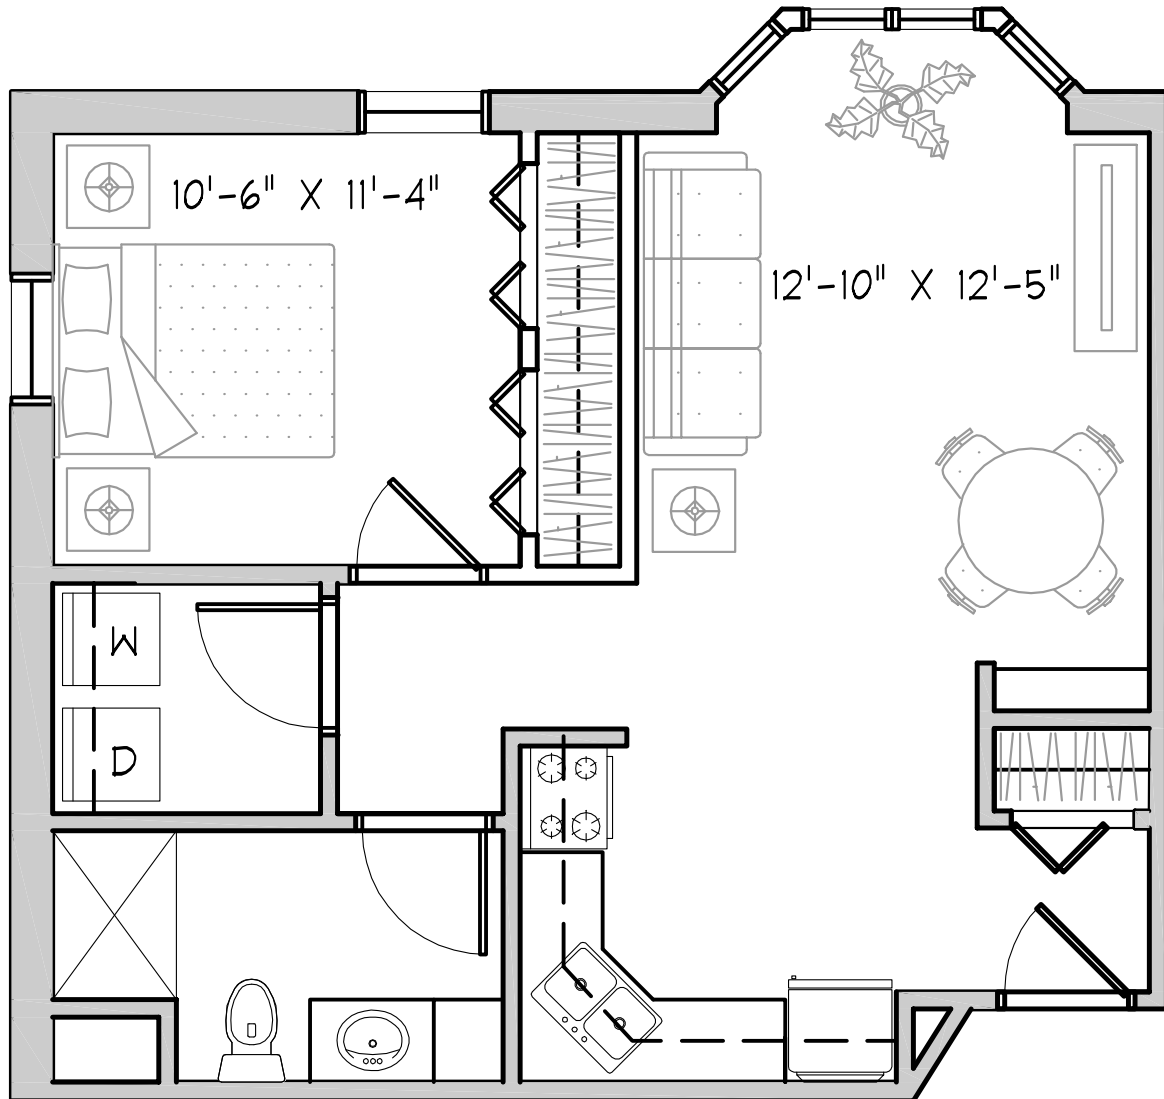

The Oak

Two Bedroom, Two Bath (1,071 sq. ft.)

 **EVENTIDE**
LINDEN TREE CIRCLE

1400 7th Street South Moorhead, MN 56560 | (218) 233-7508 | eventide.org

The Poplar

One Bedroom (471 sq. ft.)

1400 7th Street South Moorhead, MN 56560 | (218) 233-7508 | eventide.org

The Sassafras

One Bedroom (665 sq. ft.)

 **EVENTIDE**
LINDEN TREE CIRCLE

1400 7th Street South Moorhead, MN 56560 | (218) 233-7508 | eventide.org

The Spruce

Two Bedroom, One Bath (676 sq. ft.)

 **EVENTIDE**
LINDEN TREE CIRCLE

1400 7th Street South Moorhead, MN 56560 | (218) 233-7508 | eventide.org

The Sycamore

One Bedroom (611 sq. ft.)

 **EVENTIDE**
LINDEN TREE CIRCLE

1400 7th Street South Moorhead, MN 56560 | (218) 233-7508 | eventide.org

The Willow

One Bedroom (798 sq. ft.)

 **EVENTIDE**
LINDEN TREE CIRCLE

1400 7th Street South Moorhead, MN 56560 | (218) 233-7508 | eventide.org

Unit A

616 sq ft

1 bedroom, 1 bathroom

Unit B