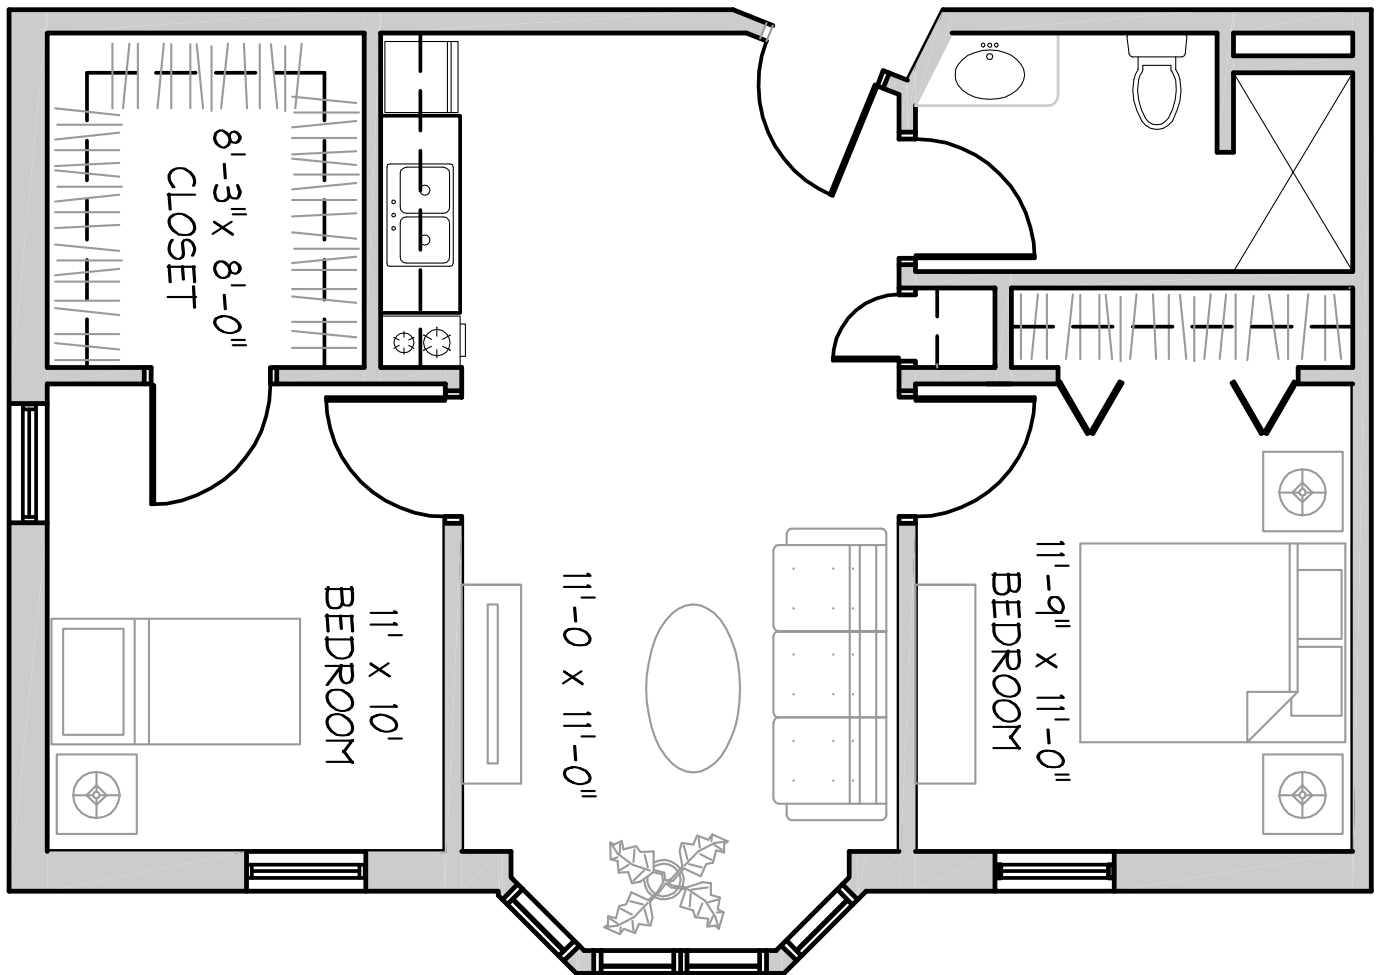

The Oak

Two Bedroom, Two Bath (1,071 sq. ft.)

 **EVENTIDE**
LINDEN TREE CIRCLE

1400 7th Street South Moorhead, MN 56560 | (218) 233-7508 | eventide.org

The Poplar

One Bedroom (471 sq. ft.)

1400 7th Street South Moorhead, MN 56560 | (218) 233-7508 | eventide.org

The Sassafras

One Bedroom (665 sq. ft.)

 **EVENTIDE**
LINDEN TREE CIRCLE

1400 7th Street South Moorhead, MN 56560 | (218) 233-7508 | eventide.org

The Spruce

Two Bedroom, One Bath (676 sq. ft.)

 **EVENTIDE**
LINDEN TREE CIRCLE

1400 7th Street South Moorhead, MN 56560 | (218) 233-7508 | eventide.org

The Sycamore

One Bedroom (611 sq. ft.)

 **EVENTIDE**
LINDEN TREE CIRCLE

1400 7th Street South Moorhead, MN 56560 | (218) 233-7508 | eventide.org

The Willow

One Bedroom (798 sq. ft.)

 **EVENTIDE**
LINDEN TREE CIRCLE

1400 7th Street South Moorhead, MN 56560 | (218) 233-7508 | eventide.org

Unit A

616 sq ft

1 bedroom, 1 bathroom

Unit B