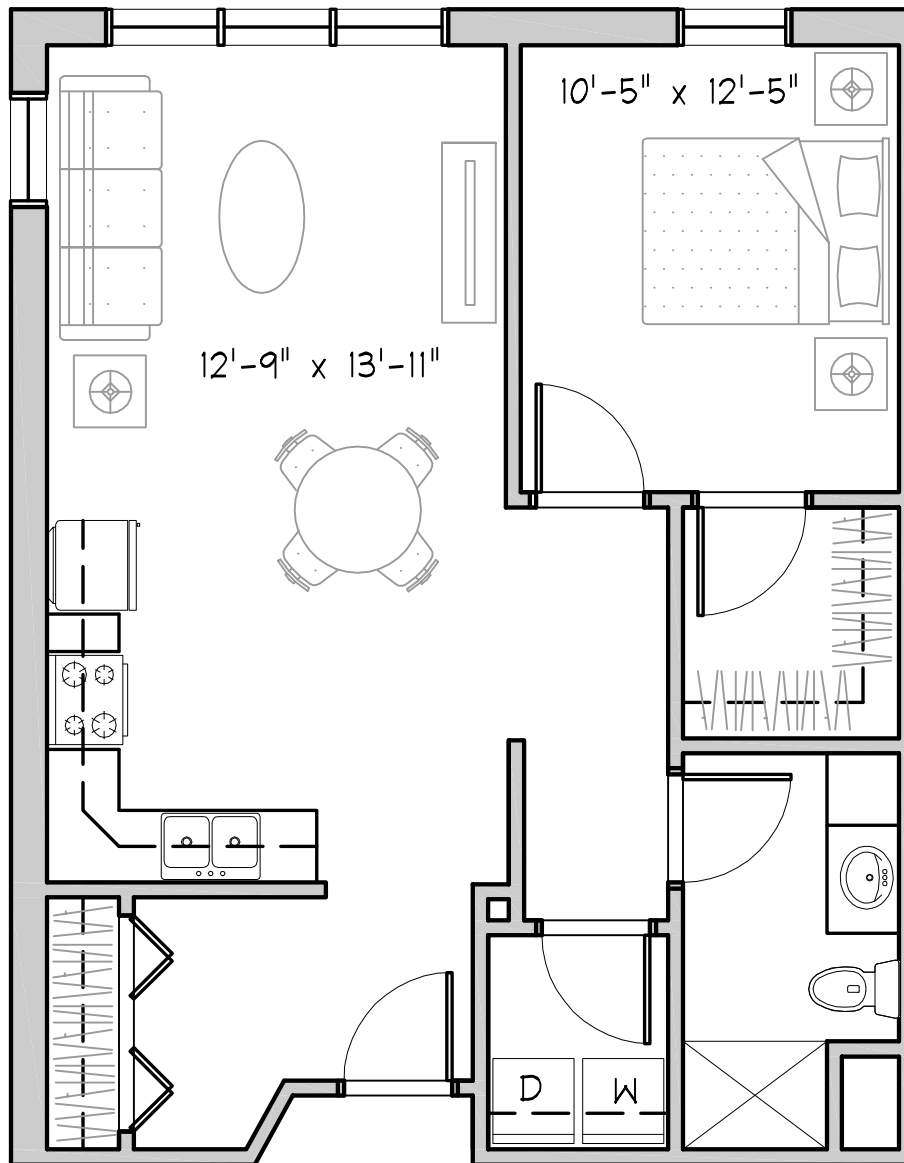

The Apple

One Bedroom (587 sq. ft.)

1400 7th Street South Moorhead, MN 56560 | (218) 233-7508 | eventide.org

The Ash

One Bedroom (713 sq. ft.)

 **EVENTIDE**
LINDEN TREE CIRCLE

1400 7th Street South Moorhead, MN 56560 | (218) 233-7508 | eventide.org

The Birch

One Bedroom (542 sq. ft.)

1400 7th Street South Moorhead, MN 56560 | (218) 233-7508 | eventide.org

The Cherry

Two Bedroom/ One Bath (1,046 sq. ft.)

 **EVENTIDE**
LINDEN TREE CIRCLE

1400 7th Street South Moorhead, MN 56560 | (218) 233-7508 | eventide.org

The Cottonwood

One Bedroom (581 sq. ft.)

1400 7th Street South Moorhead, MN 56560 | (218) 233-7508 | eventide.org

The Elm

Two Bedroom/ One Bath (949 sq. ft.)

 **EVENTIDE**
LINDEN TREE CIRCLE

1400 7th Street South Moorhead, MN 56560 | (218) 233-7508 | eventide.org

The Linden

One Bedroom/ Den (905 sq. ft.)

1400 7th Street South Moorhead, MN 56560 | (218) 233-7508 | eventide.org

The Maple

One Bedroom (830 sq. ft.)

 **EVENTIDE**
LINDEN TREE CIRCLE

1400 7th Street South Moorhead, MN 56560 | (218) 233-7508 | eventide.org