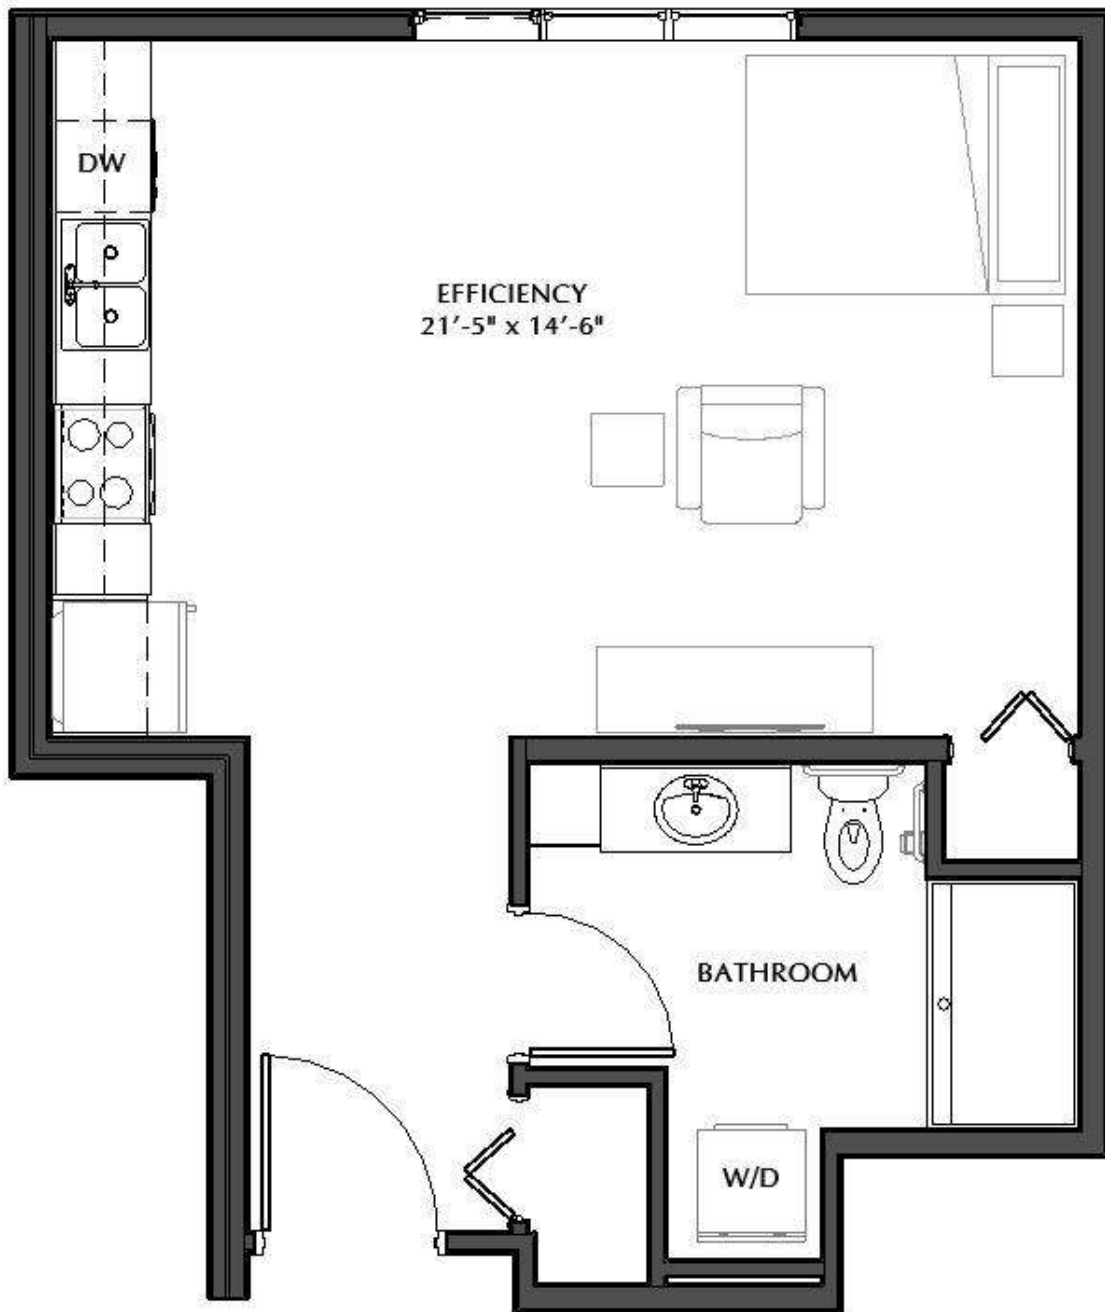

673 sq ft; 1 bedroom, 1 bathroom, patio

Unit C

876 sq ft

2 bedroom, 2 bathroom

Unit C - A

876 sq ft

2 bedroom, 2 bathroom

Unit D

930 sq ft

2 bedroom, 2 bathroom, patio

Unit E

841 sq ft

1 bedroom, 1 bathroom, patio

Unit F

1507 sq ft, 2 bedrooms, 2 baths, patio

Unit G

1516 sq ft, 2 bedroom, 2 bathroom, den, patio

Unit H

1312 sq ft, 2 bedroom, 2 bathroom, patio

Unit J

1114 sq ft, 1 bedroom, 1 bathroom, den

Unit K

886 sq ft

2 bedroom, 1 bathroom