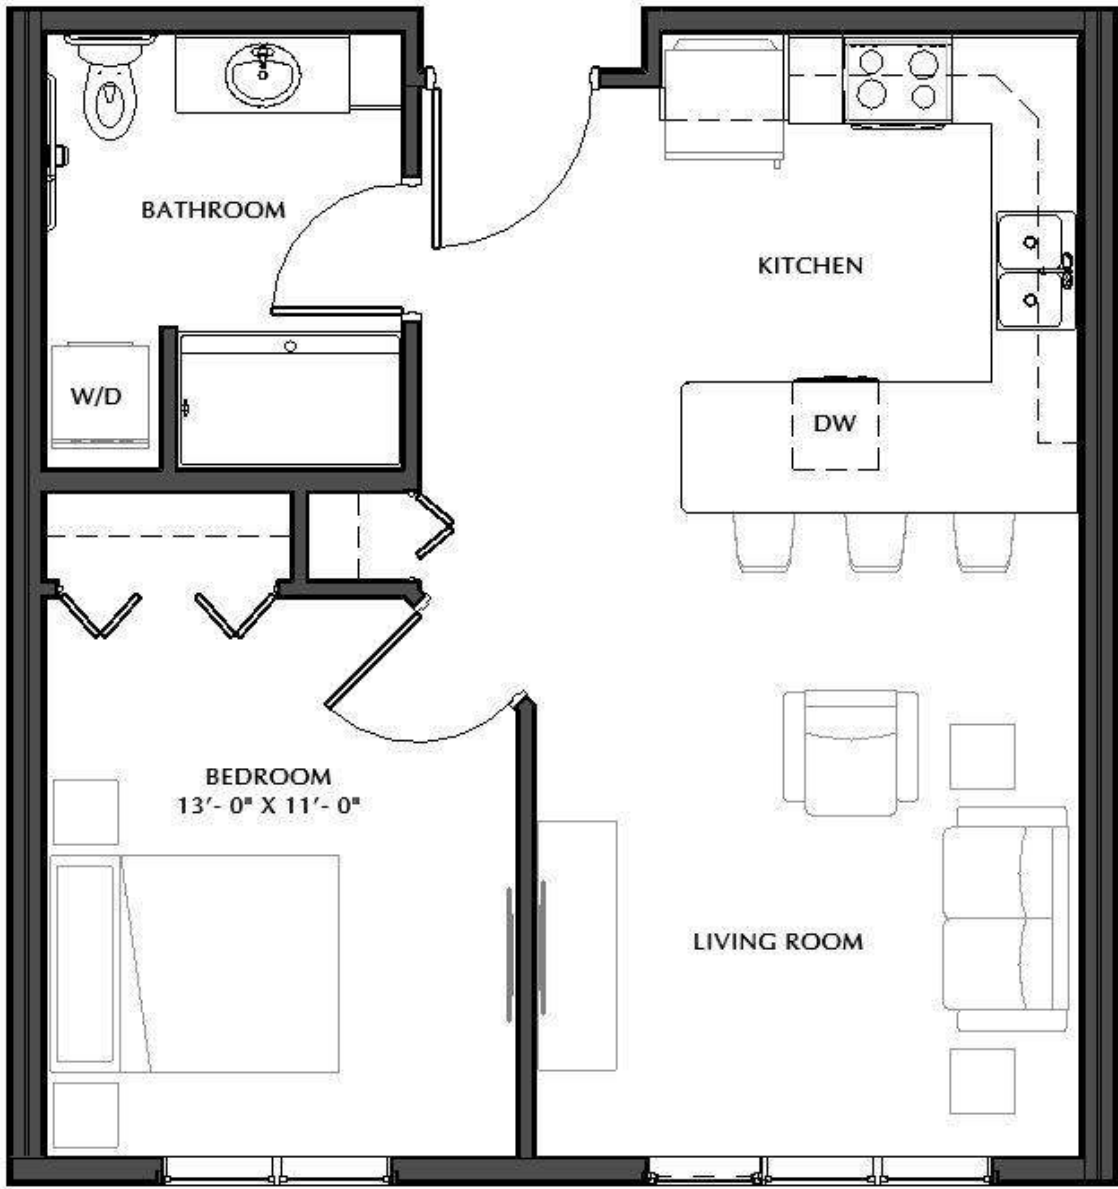

The Sassafras

One Bedroom (665 sq. ft.)

 **EVENTIDE**
LINDEN TREE CIRCLE

1400 7th Street South Moorhead, MN 56560 | (218) 233-7508 | eventide.org

The Spruce

Two Bedroom, One Bath (676 sq. ft.)

 **EVENTIDE**
LINDEN TREE CIRCLE

1400 7th Street South Moorhead, MN 56560 | (218) 233-7508 | eventide.org

The Sycamore

One Bedroom (611 sq. ft.)

 **EVENTIDE**
LINDEN TREE CIRCLE

1400 7th Street South Moorhead, MN 56560 | (218) 233-7508 | eventide.org

The Willow

One Bedroom (798 sq. ft.)

 **EVENTIDE**
LINDEN TREE CIRCLE

1400 7th Street South Moorhead, MN 56560 | (218) 233-7508 | eventide.org

Unit A

616 sq ft

1 bedroom, 1 bathroom

Unit B

673 sq ft; 1 bedroom, 1 bathroom, patio

Unit C

876 sq ft

2 bedroom, 2 bathroom

Unit C - A

876 sq ft

2 bedroom, 2 bathroom

Unit D