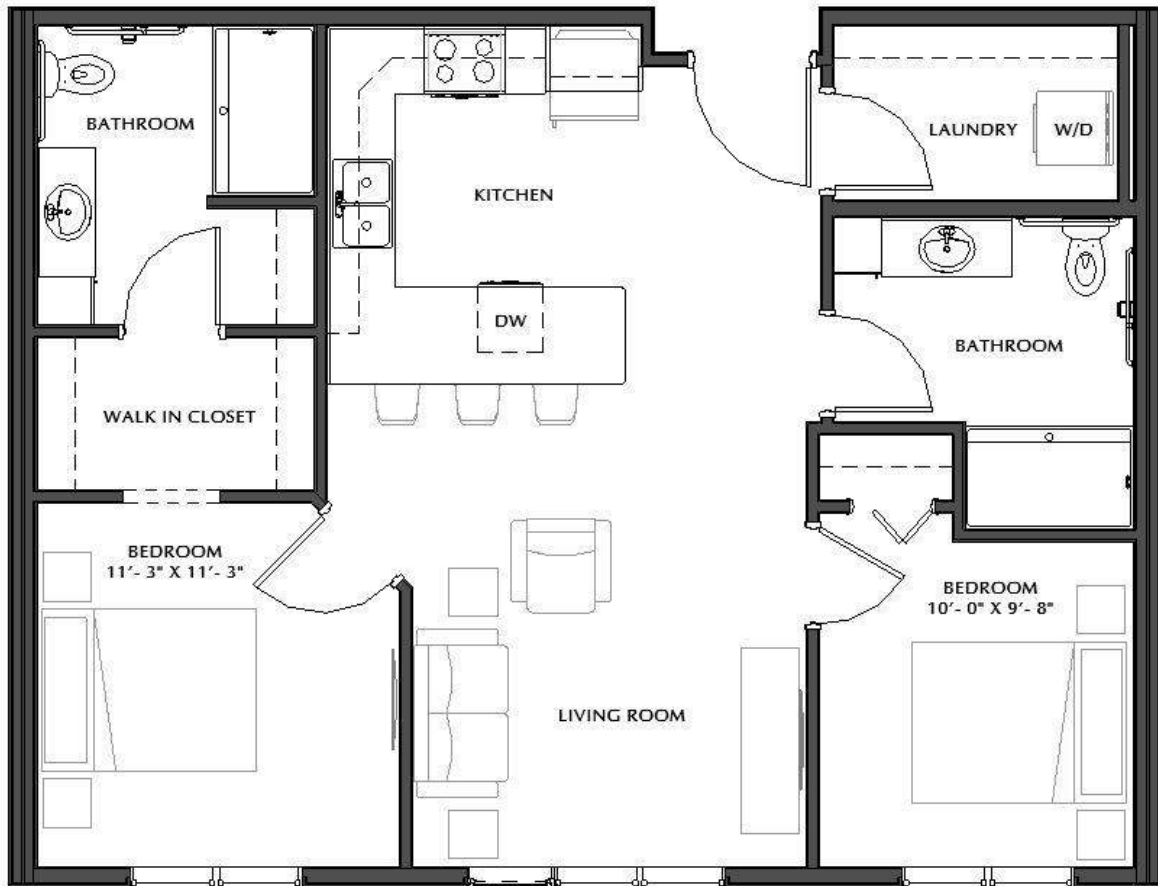

1400 7th Street South Moorhead, MN 56560 | (218) 233-7508 | eventide.org

The Sycamore

One Bedroom (611 sq. ft.)

 **EVENTIDE**
LINDEN TREE CIRCLE

1400 7th Street South Moorhead, MN 56560 | (218) 233-7508 | eventide.org

The Willow

One Bedroom (798 sq. ft.)

 **EVENTIDE**
LINDEN TREE CIRCLE

1400 7th Street South Moorhead, MN 56560 | (218) 233-7508 | eventide.org

Unit A

616 sq ft

1 bedroom, 1 bathroom

Unit B

673 sq ft; 1 bedroom, 1 bathroom, patio

Unit C

876 sq ft

2 bedroom, 2 bathroom

Unit C - A

876 sq ft

2 bedroom, 2 bathroom

Unit D

930 sq ft

2 bedroom, 2 bathroom, patio

Unit E

841 sq ft

1 bedroom, 1 bathroom, patio

Unit F

1507 sq ft, 2 bedrooms, 2 baths, patio

Unit G