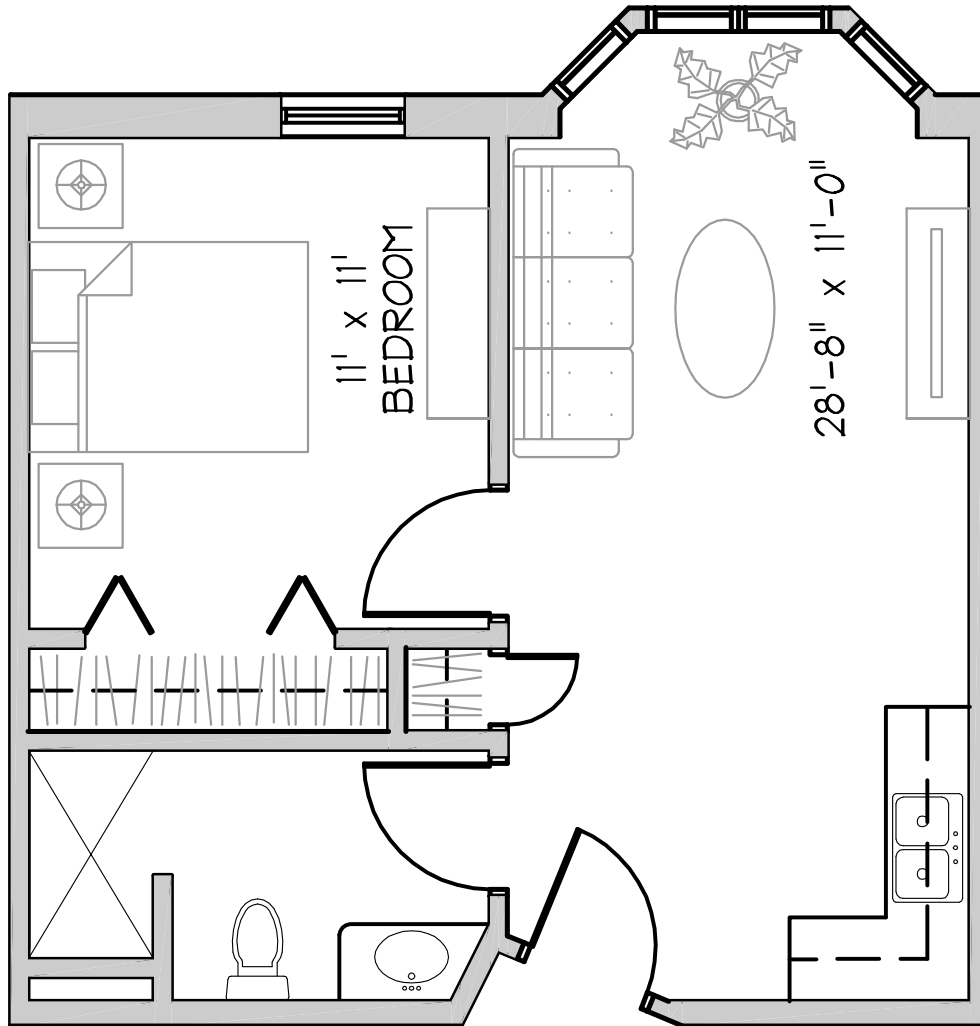

The Linden

One Bedroom/ Den (905 sq. ft.)

1400 7th Street South Moorhead, MN 56560 | (218) 233-7508 | eventide.org

The Maple

One Bedroom (830 sq. ft.)

 **EVENTIDE**
LINDEN TREE CIRCLE

1400 7th Street South Moorhead, MN 56560 | (218) 233-7508 | eventide.org

The Oak

Two Bedroom, Two Bath (1,071 sq. ft.)

 **EVENTIDE**
LINDEN TREE CIRCLE

1400 7th Street South Moorhead, MN 56560 | (218) 233-7508 | eventide.org

The Poplar

One Bedroom (471 sq. ft.)

1400 7th Street South Moorhead, MN 56560 | (218) 233-7508 | eventide.org

The Sassafras

One Bedroom (665 sq. ft.)

 **EVENTIDE**
LINDEN TREE CIRCLE

1400 7th Street South Moorhead, MN 56560 | (218) 233-7508 | eventide.org

The Spruce

Two Bedroom, One Bath (676 sq. ft.)

 **EVENTIDE**
LINDEN TREE CIRCLE

The Willow

One Bedroom (798 sq. ft.)

 **EVENTIDE**
LINDEN TREE CIRCLE

1400 7th Street South Moorhead, MN 56560 | (218) 233-7508 | eventide.org

Unit A

616 sq ft

1 bedroom, 1 bathroom

Unit B