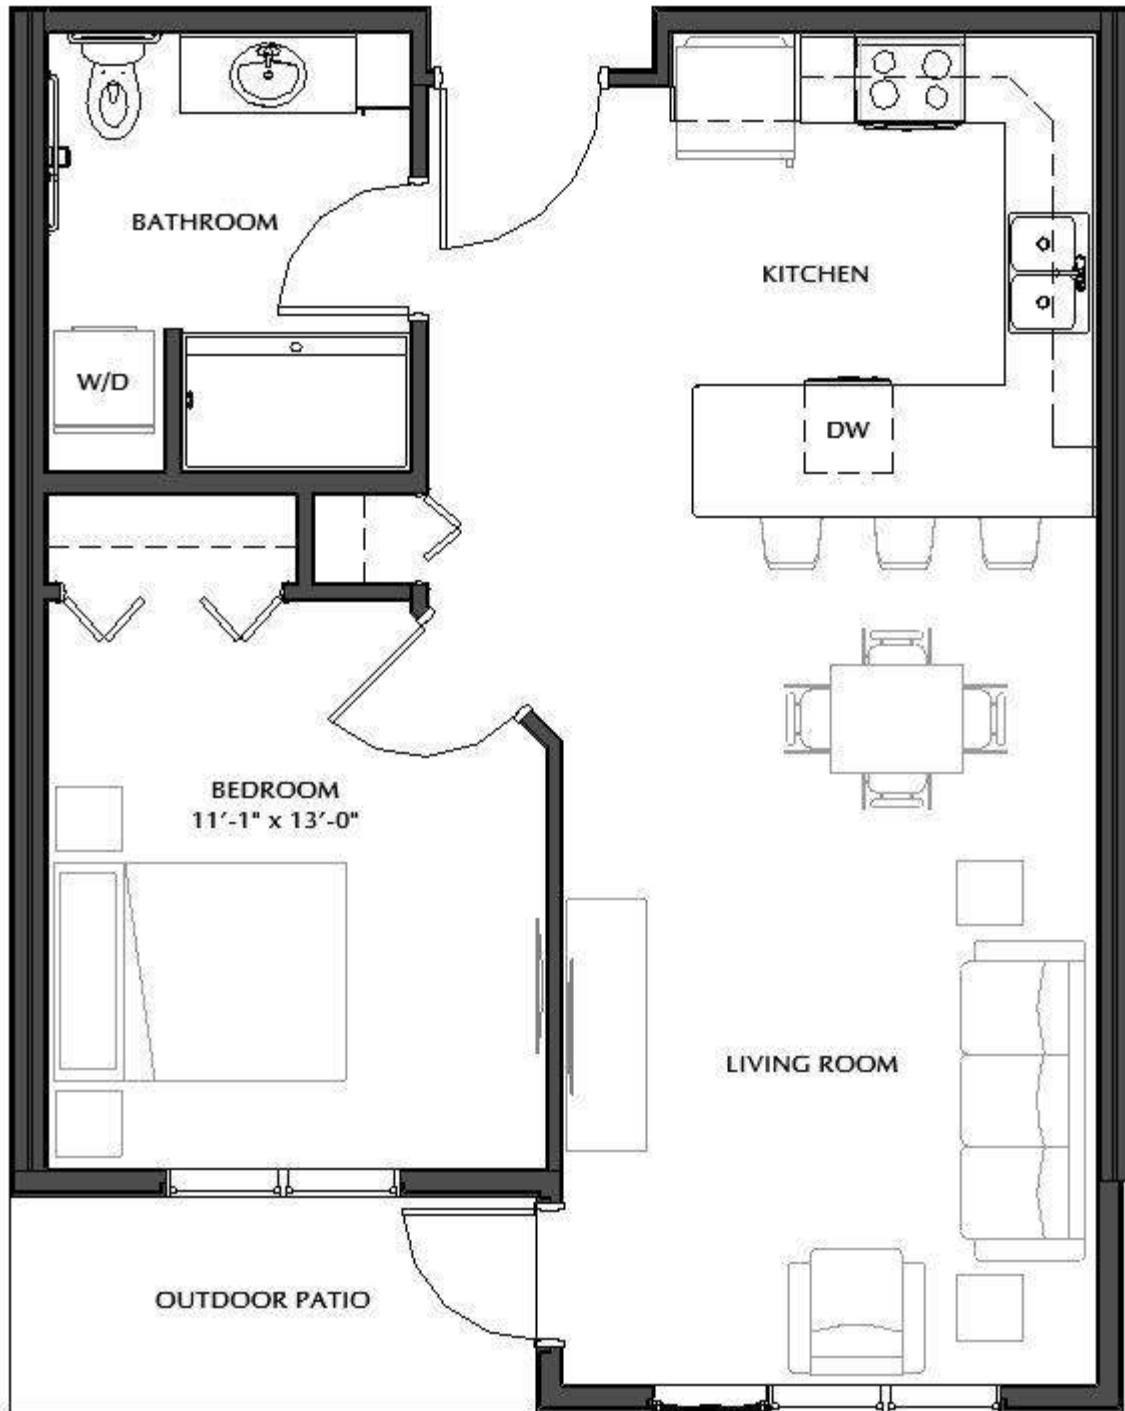

The Sassafras

One Bedroom (665 sq. ft.)

 **EVENTIDE**
LINDEN TREE CIRCLE

1400 7th Street South Moorhead, MN 56560 | (218) 233-7508 | eventide.org

The Spruce

Two Bedroom, One Bath (676 sq. ft.)

 **EVENTIDE**
LINDEN TREE CIRCLE

The Willow

One Bedroom (798 sq. ft.)

 **EVENTIDE**
LINDEN TREE CIRCLE

1400 7th Street South Moorhead, MN 56560 | (218) 233-7508 | eventide.org

Unit A

616 sq ft

1 bedroom, 1 bathroom

Unit B

673 sq ft; 1 bedroom, 1 bathroom, patio

Unit C

876 sq ft

2 bedroom, 2 bathroom

Unit C - A

876 sq ft

2 bedroom, 2 bathroom

Unit D

930 sq ft

2 bedroom, 2 bathroom, patio

Unit E

841 sq ft

1 bedroom, 1 bathroom, patio

Unit F

1507 sq ft, 2 bedrooms, 2 baths, patio

Unit G