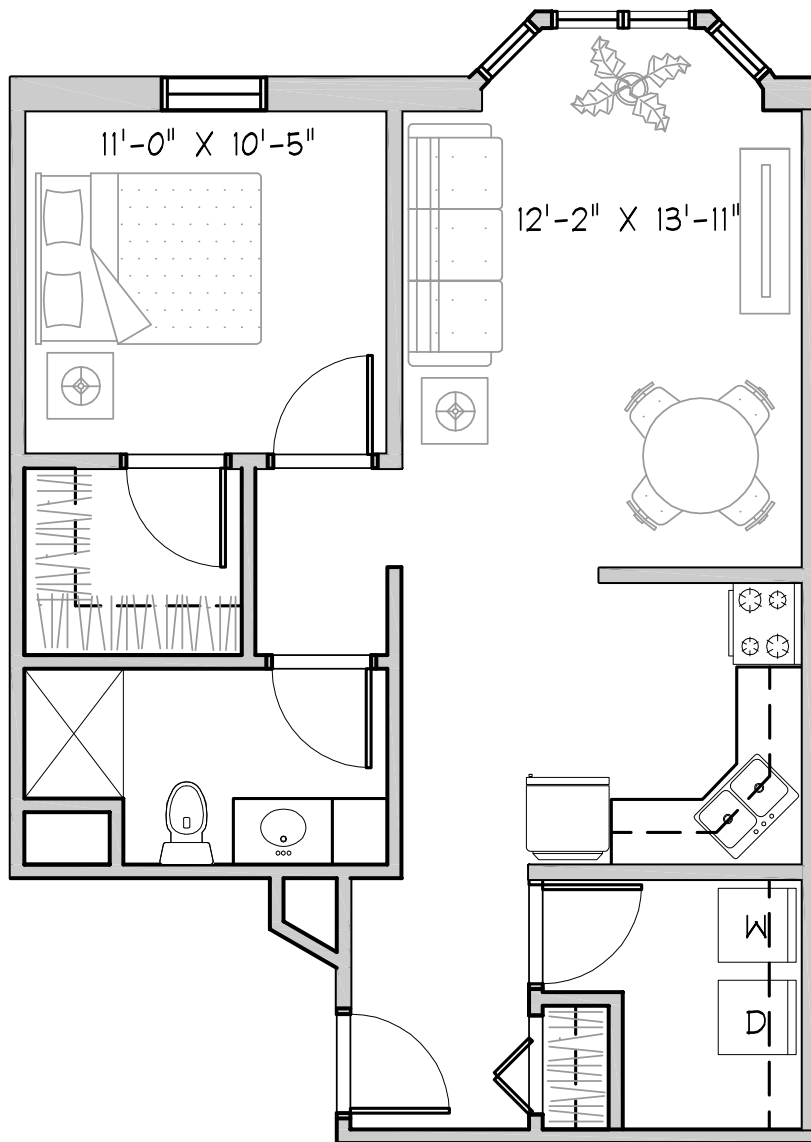

The Linden

One Bedroom/ Den (905 sq. ft.)

1400 7th Street South Moorhead, MN 56560 | (218) 233-7508 | eventide.org

The Maple

One Bedroom (830 sq. ft.)

 **EVENTIDE**
LINDEN TREE CIRCLE

1400 7th Street South Moorhead, MN 56560 | (218) 233-7508 | eventide.org

The Oak

Two Bedroom, Two Bath (1,071 sq. ft.)

 **EVENTIDE**
LINDEN TREE CIRCLE

1400 7th Street South Moorhead, MN 56560 | (218) 233-7508 | eventide.org

The Poplar

One Bedroom (471 sq. ft.)

1400 7th Street South Moorhead, MN 56560 | (218) 233-7508 | eventide.org

The Sassafras

One Bedroom (665 sq. ft.)

 **EVENTIDE**
LINDEN TREE CIRCLE

1400 7th Street South Moorhead, MN 56560 | (218) 233-7508 | eventide.org

The Spruce

Two Bedroom, One Bath (676 sq. ft.)

 **EVENTIDE**
LINDEN TREE CIRCLE