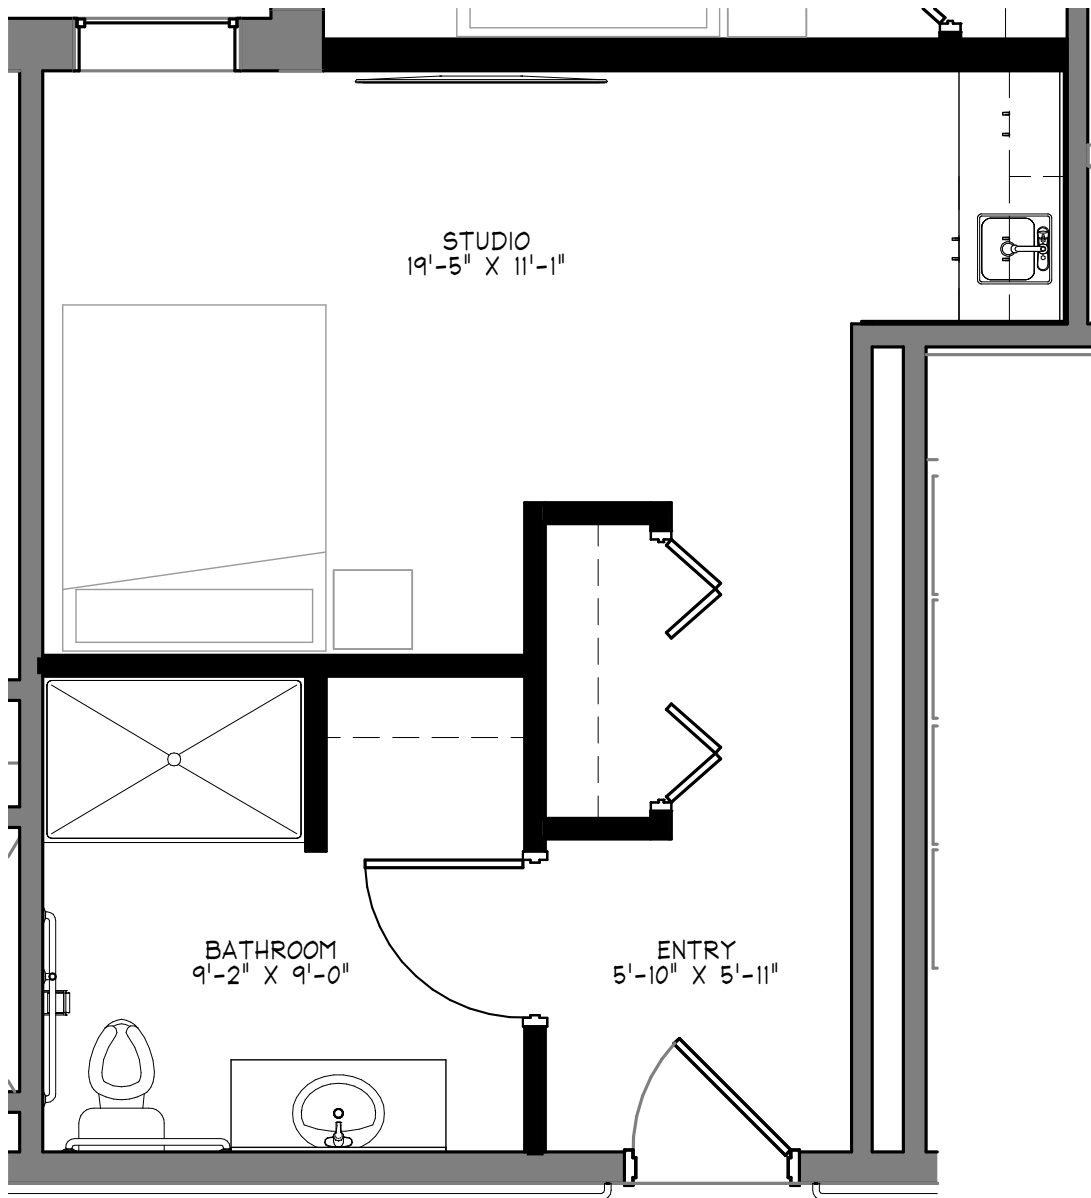

## Memory Care

One Bedroom, One Bath

471 sq. ft.

\$5,455/month

## Memory Care #2109

Studio, One Bath

336 sq. ft.

\$5,179/month

## Memory Care #2115

Studio, One Bath  
393 sq. ft.  
\$5,179/month