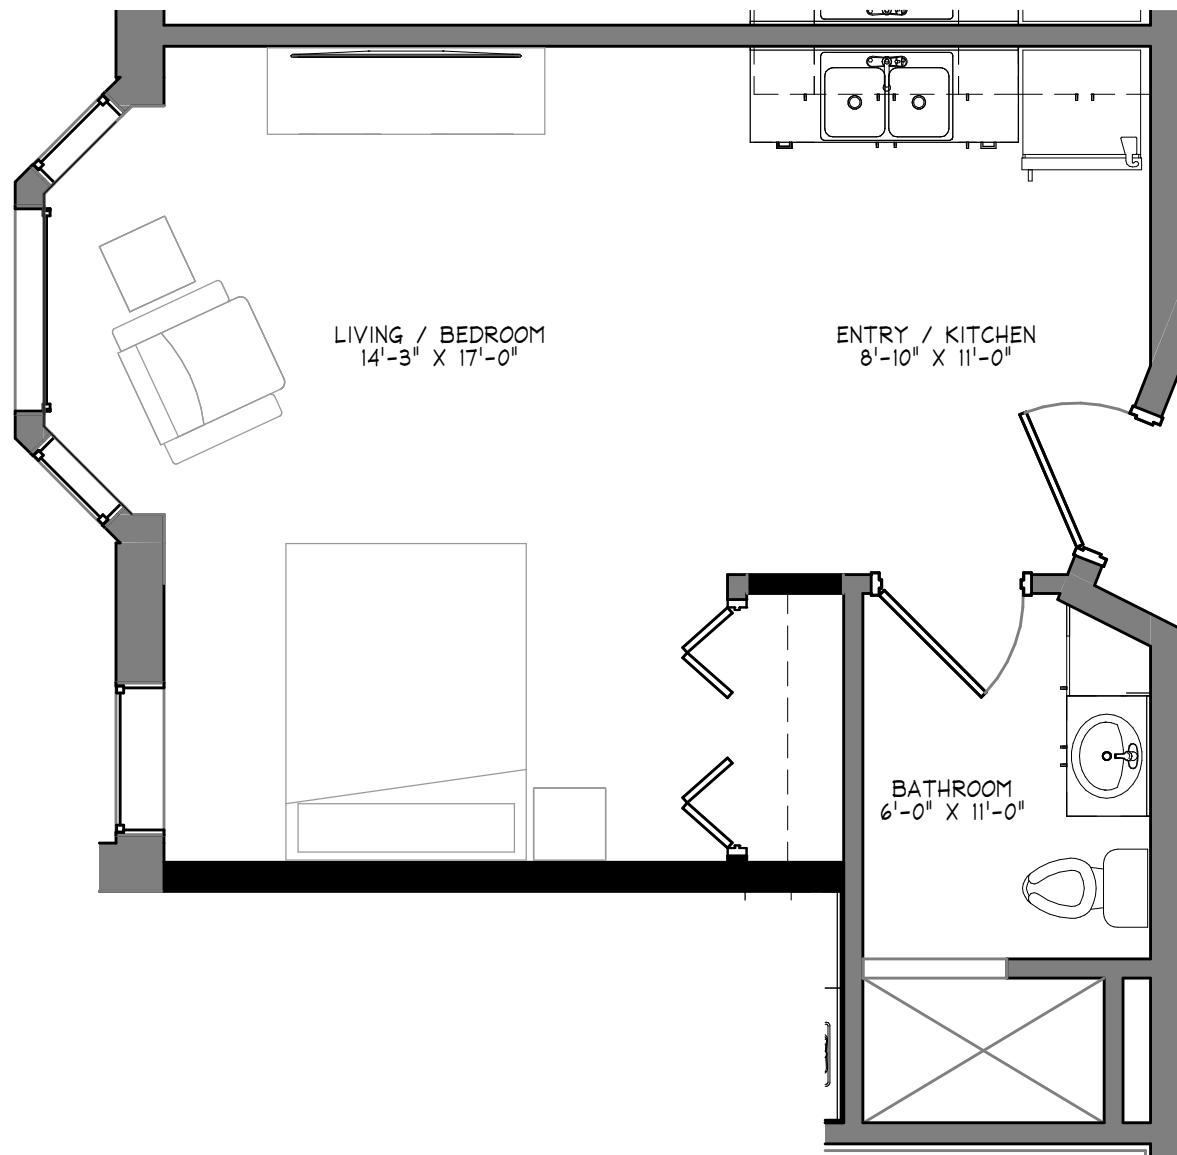

## Memory Care #2109

Studio, One Bath

336 sq. ft.

\$5,179/month

## Memory Care #2115

Studio, One Bath  
393 sq. ft.  
\$5,179/month