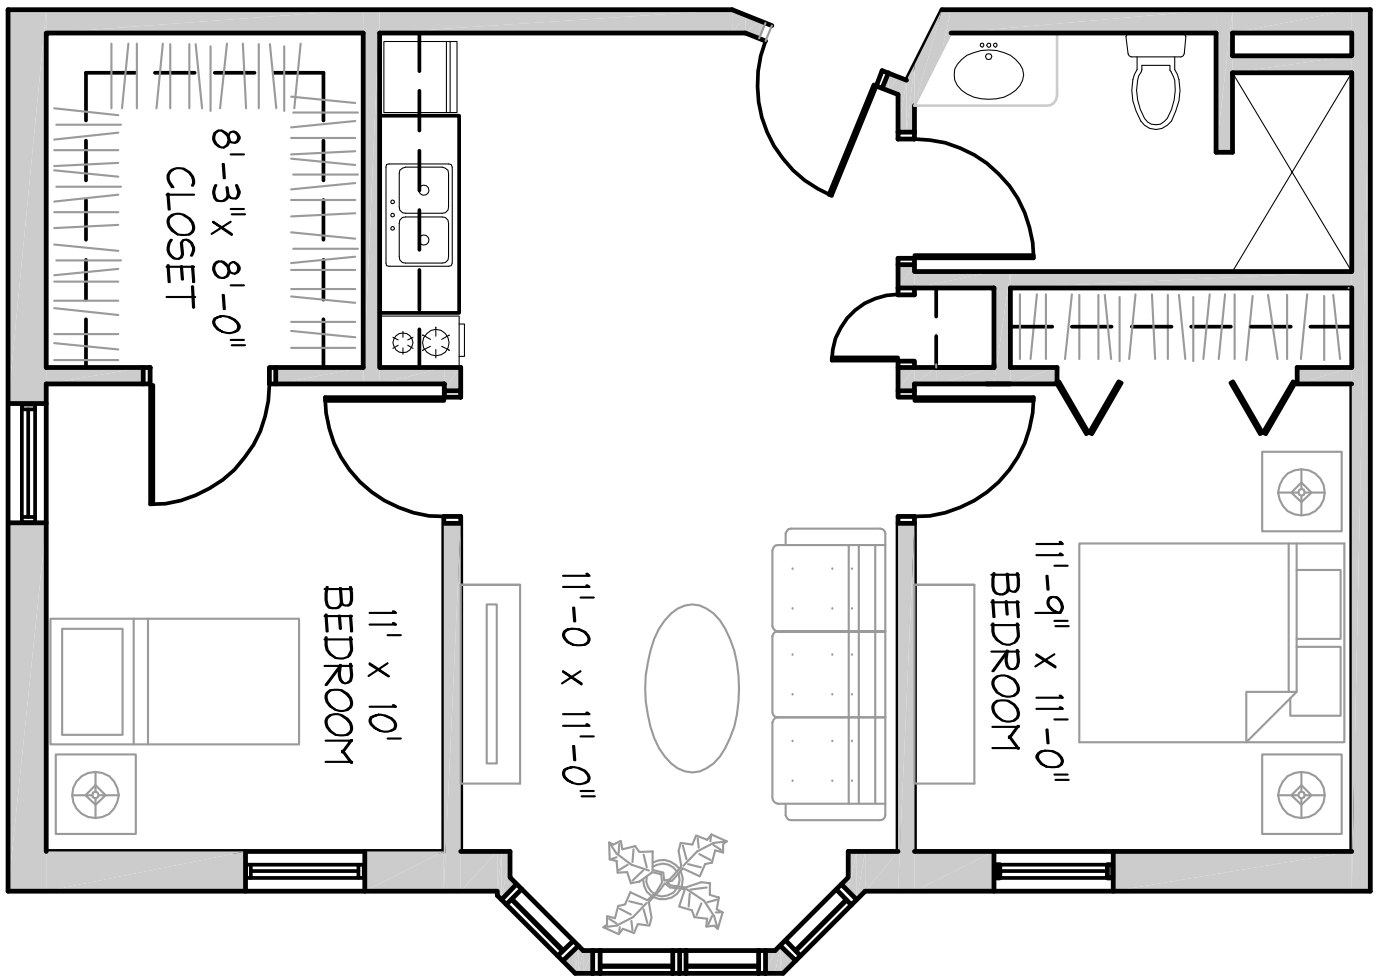

## Memory Care #2115

Studio, One Bath  
393 sq. ft.  
\$5,179/month

## Memory Care #2113

Two Bedroom, One Bath

851 sq. ft.

\$5,646/month