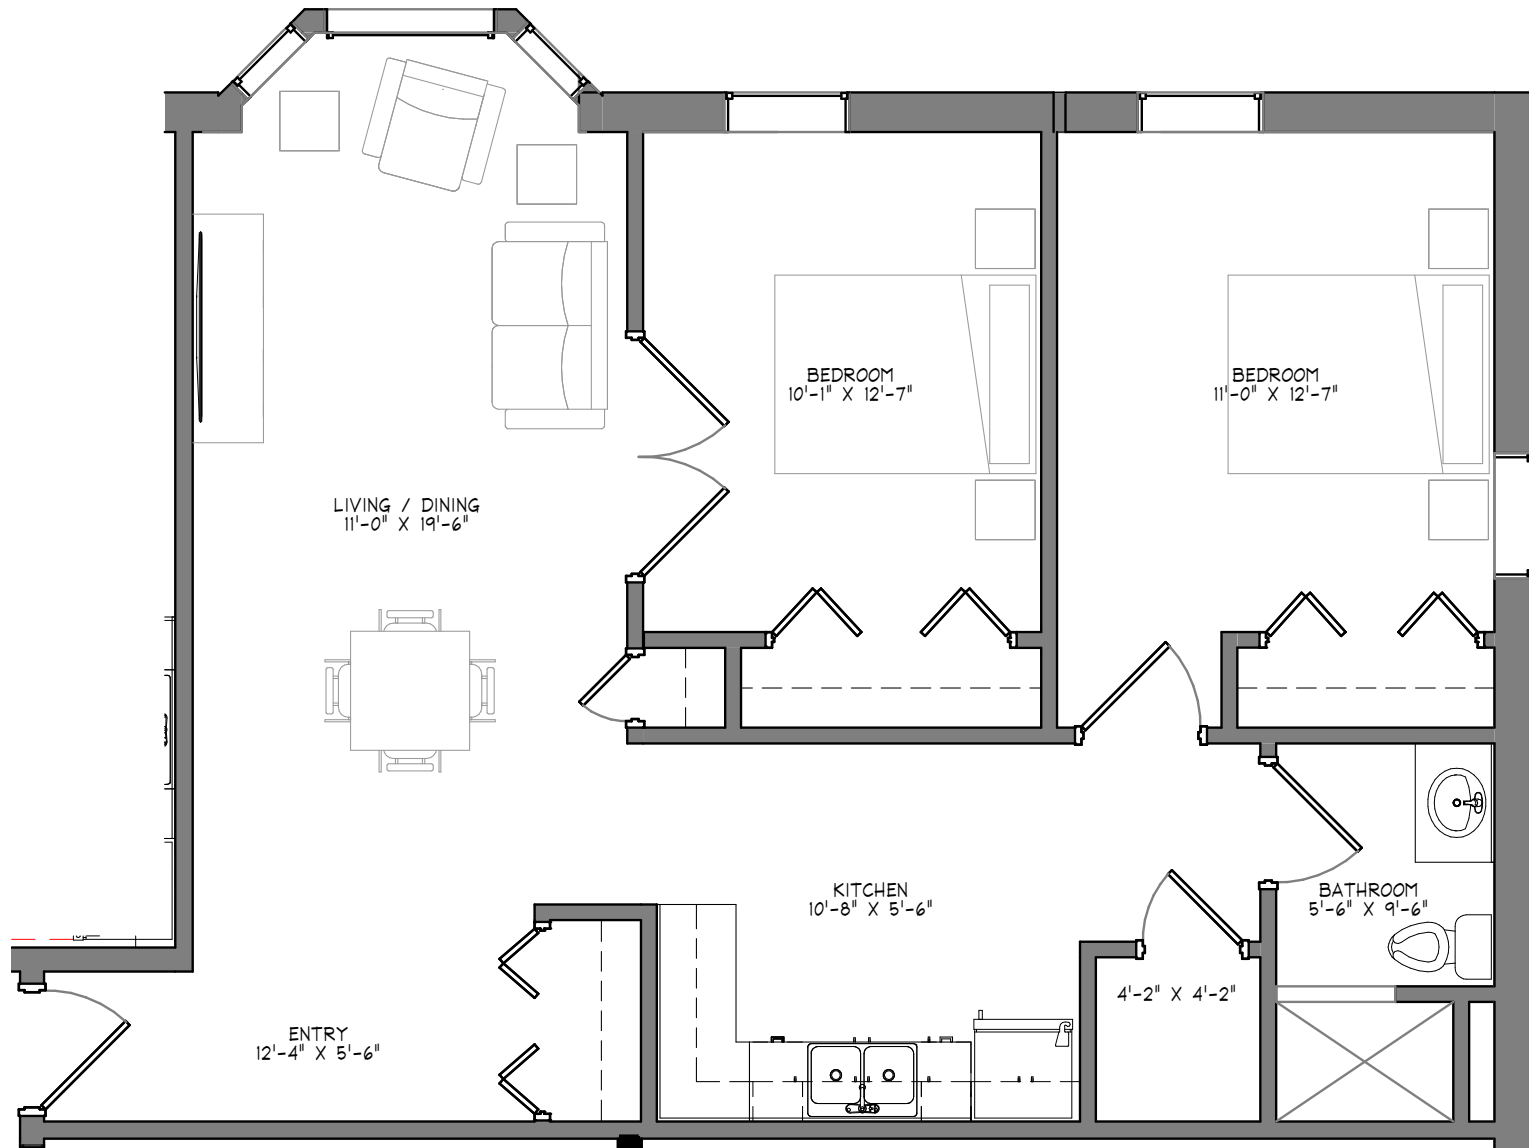

## Memory Care #2109

Studio, One Bath

336 sq. ft.

\$5,179/month

## Memory Care #2115

Studio, One Bath  
393 sq. ft.  
\$5,179/month

## Memory Care #2113

Two Bedroom, One Bath

851 sq. ft.

\$5,646/month