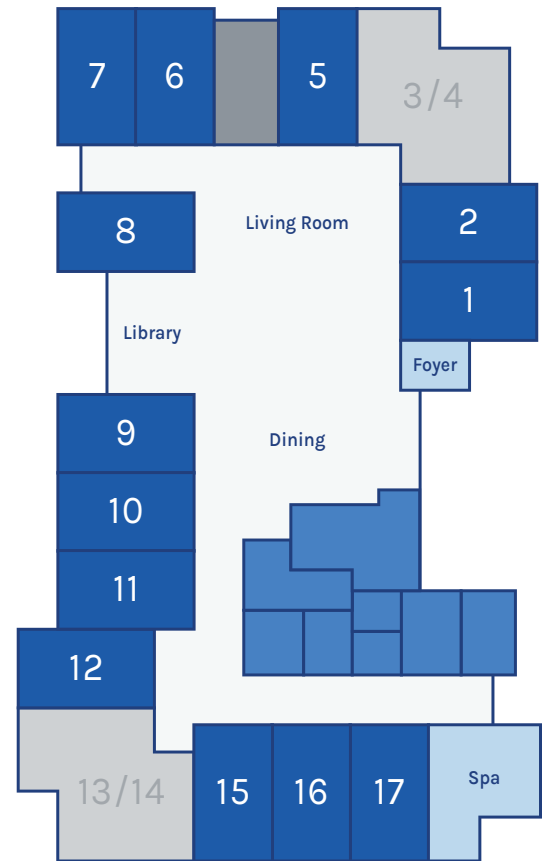

Single-Occupancy Suite

Living Area / One Bath | 132 Sq. Ft.

Find your home here:

- 1 | 2 | 5 | 6 | 7 | 8 | 9 |
10 | 11 | 12 | 15 | 16 | 17

Double-Occupancy Suite

Living Area / One Bedroom / One Bath | 363 Sq. Ft.

Find your home here:
3/4 | 13/14