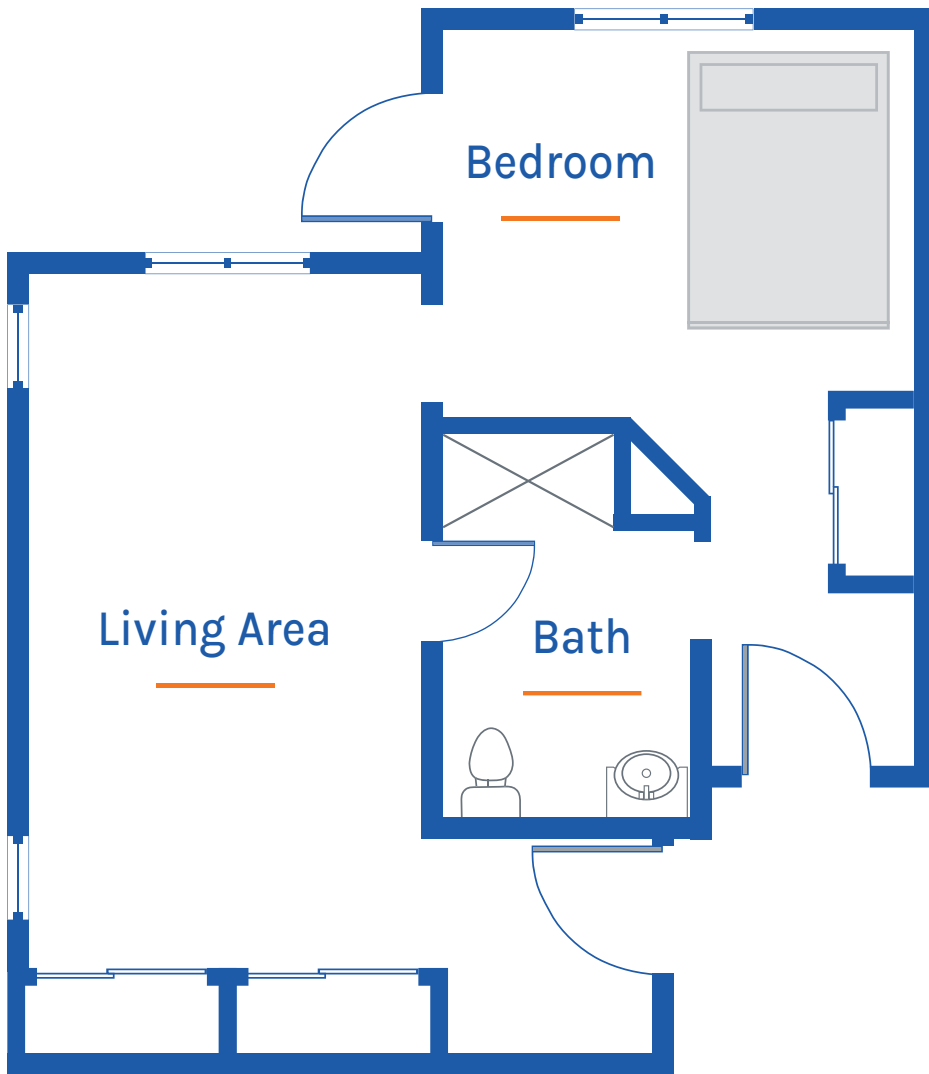

Single-Occupancy Suite

Living Area / One Bath | 132 Sq. Ft.

Find your home here:

- 1 | 2 | 5 | 6 | 7 | 8 | 9 |
10 | 11 | 12 | 15 | 16 | 17

Double-Occupancy Suite

Living Area / One Bedroom / One Bath | 363 Sq. Ft.

Find your home here:
3/4 | 13/14