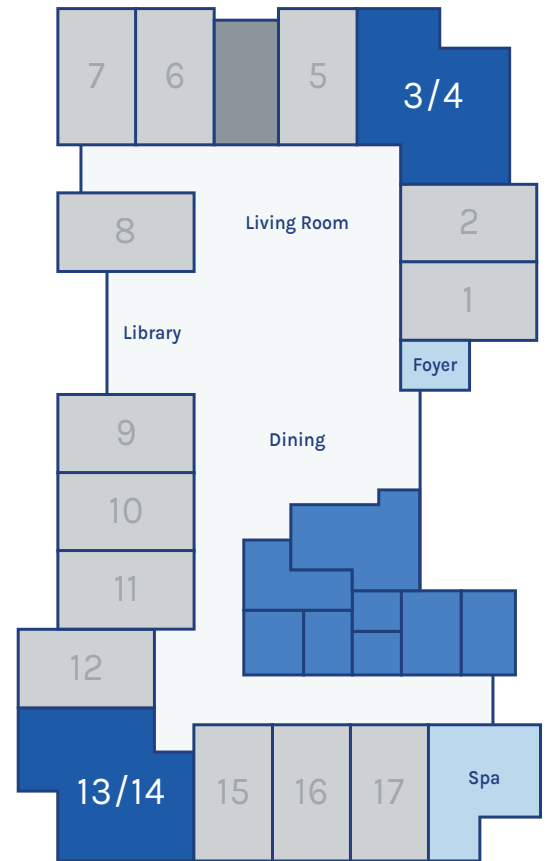

Single-Occupancy Suite

Living Area / One Bath | 132 Sq. Ft.

Find your home here:

- 1 | 2 | 5 | 6 | 7 | 8 | 9 |
10 | 11 | 12 | 15 | 16 | 17

Double-Occupancy Suite

Living Area / One Bedroom / One Bath | 363 Sq. Ft.

Find your home here:
3/4 | 13/14