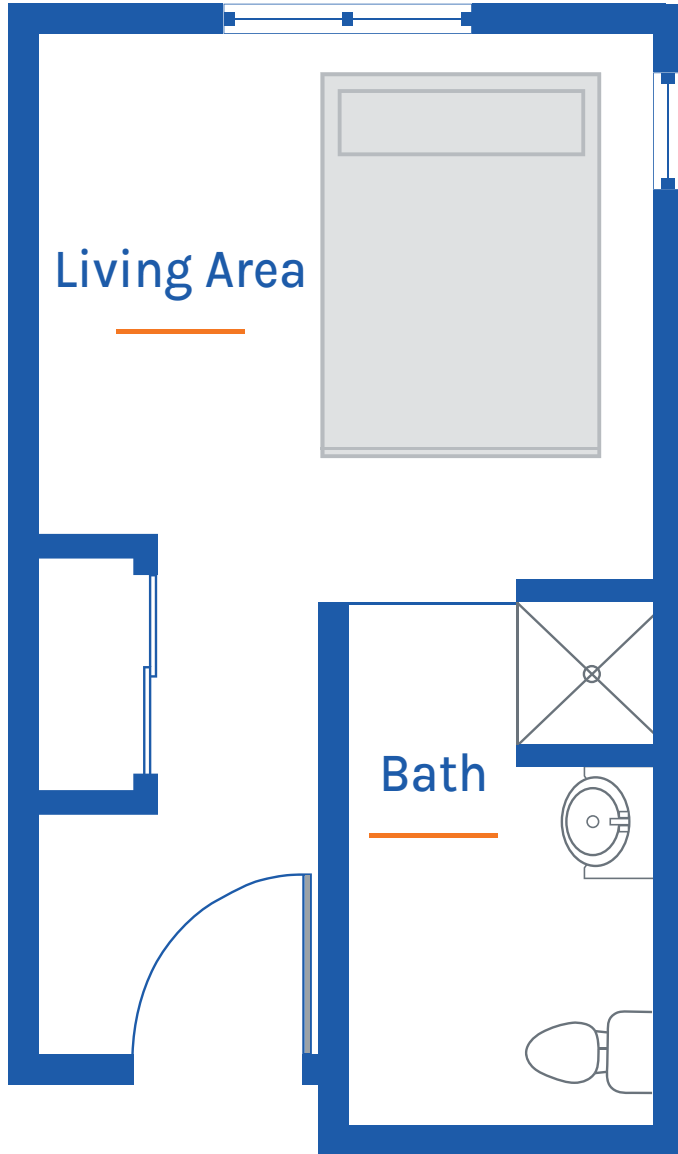

Single-Occupancy Suite

Living Area / One Bath | 132 Sq. Ft.

Find your home here:

- 1 | 2 | 5 | 6 | 7 | 8 | 9 |
10 | 11 | 12 | 15 | 16 | 17

Double-Occupancy Suite

Living Area / One Bedroom / One Bath | 363 Sq. Ft.

Find your home here:
3/4 | 13/14