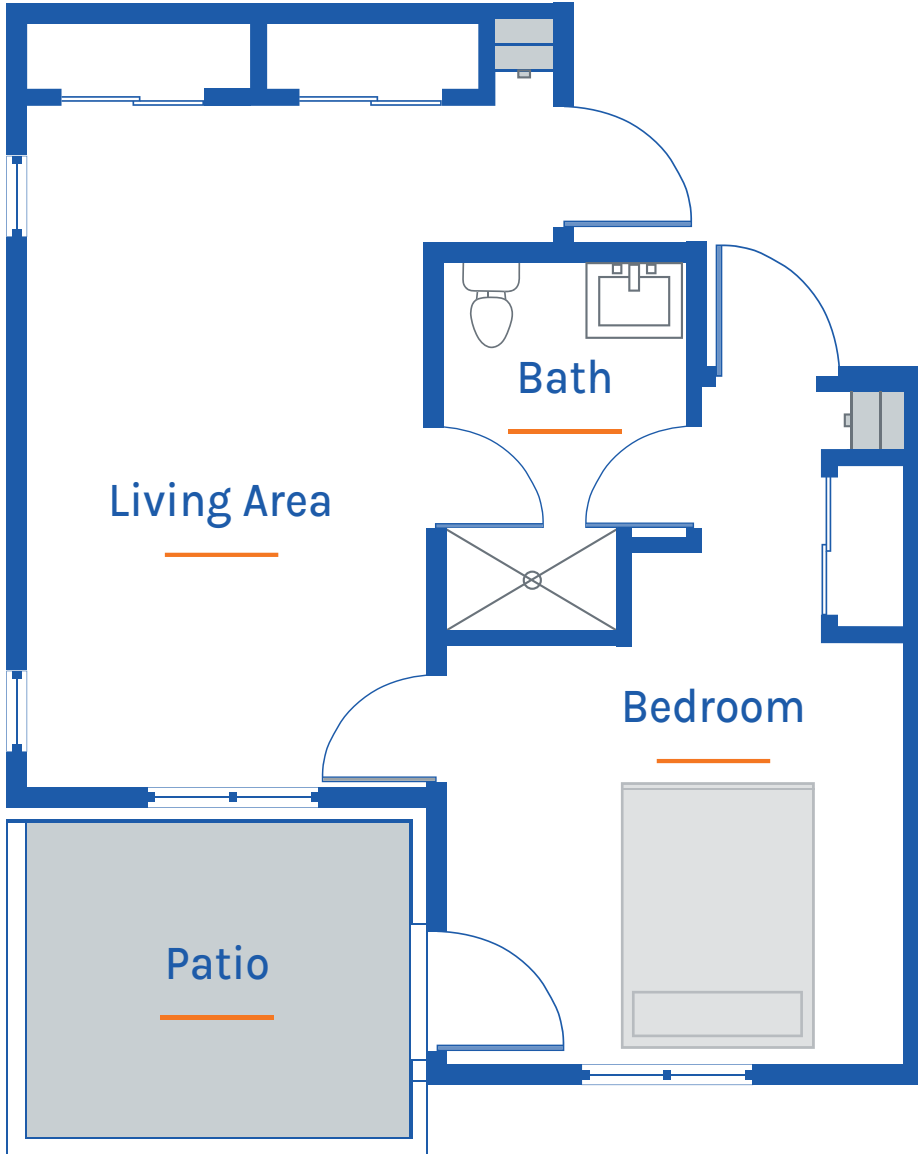

Single-Occupancy Suite

Living Area / One Bath | 296 Sq. Ft.

Find your home here:

1 | 2 | 5 | 6 | 9 | 10 | 11
12 | 13 | 14 | 15 | 16 | 17

Double-Occupancy Suite

Living Area / One Bedroom / One Bath / Patio | 605 Sq. Ft.

Find your home here:
3/4 | 7/8