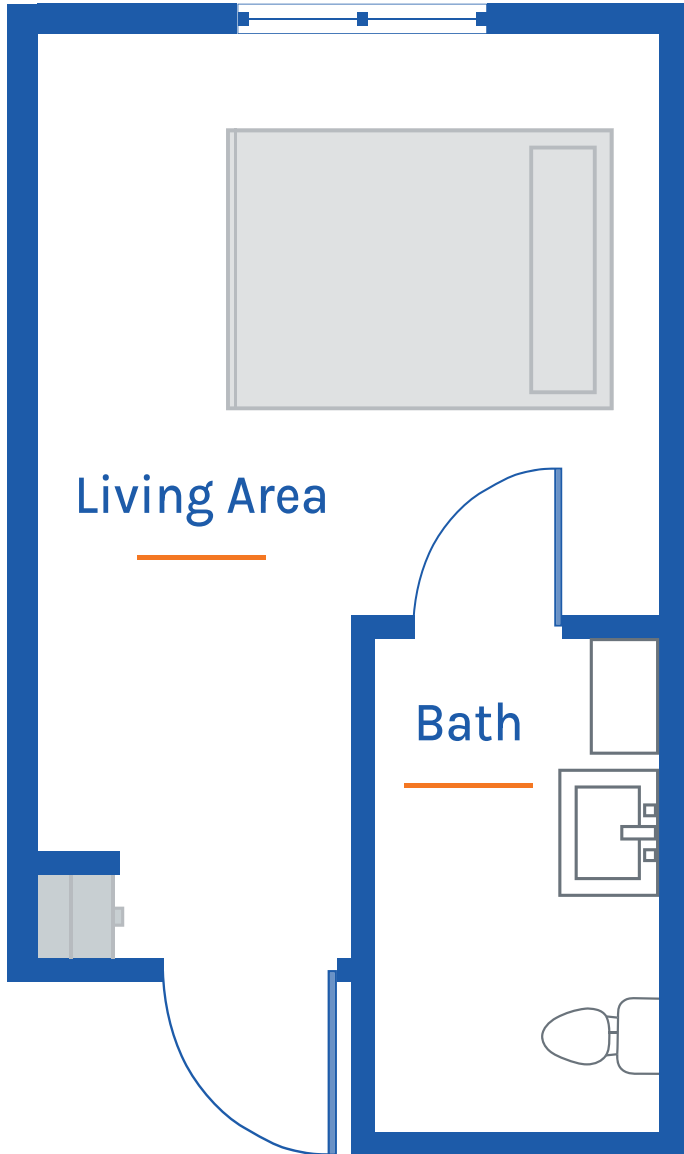

Single-Occupancy Suite

Living Area / One Bath | 296 Sq. Ft.

Find your home here:

1 | 2 | 5 | 6 | 9 | 10 | 11
12 | 13 | 14 | 15 | 16 | 17

Double-Occupancy Suite

Living Area / One Bedroom / One Bath / Patio | 605 Sq. Ft.

Find your home here:
3/4 | 7/8