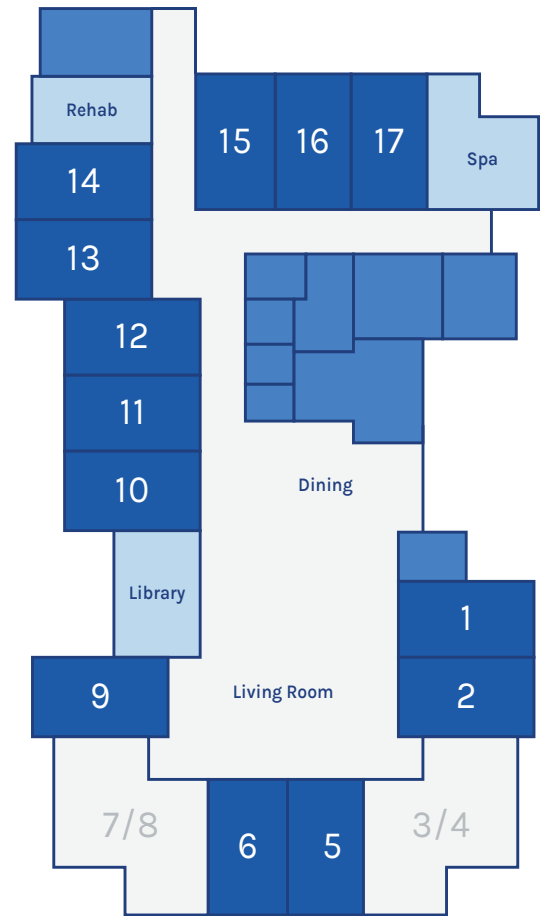

Single-Occupancy Suite

Living Area / One Bath | 296 Sq. Ft.

Find your home here:

1 | 2 | 5 | 6 | 9 | 10 | 11
12 | 13 | 14 | 15 | 16 | 17

Double-Occupancy Suite

Living Area / One Bedroom / One Bath / Patio | 605 Sq. Ft.

Find your home here:
3/4 | 7/8