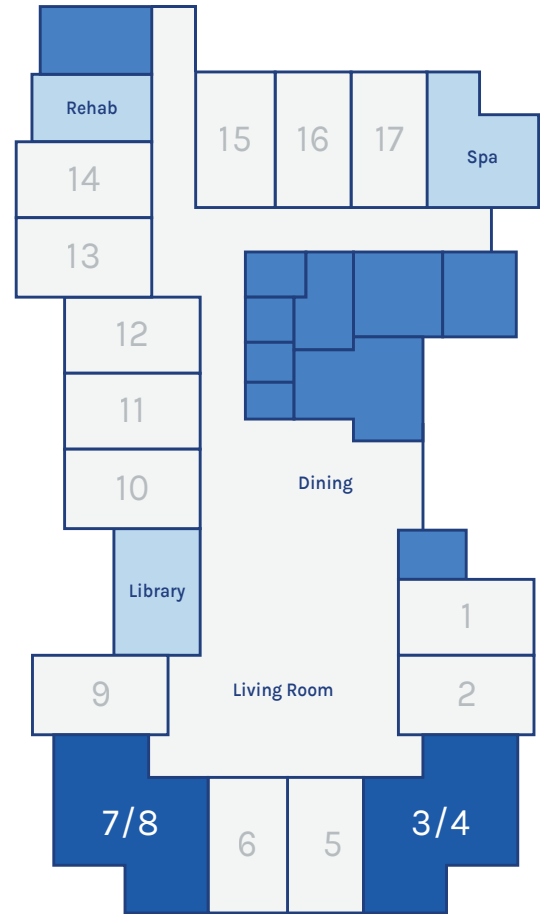

Single-Occupancy Suite

Living Area / One Bath | 296 Sq. Ft.

Find your home here:

1 | 2 | 5 | 6 | 9 | 10 | 11
12 | 13 | 14 | 15 | 16 | 17

Double-Occupancy Suite

Living Area / One Bedroom / One Bath / Patio | 605 Sq. Ft.

Find your home here:
3/4 | 7/8